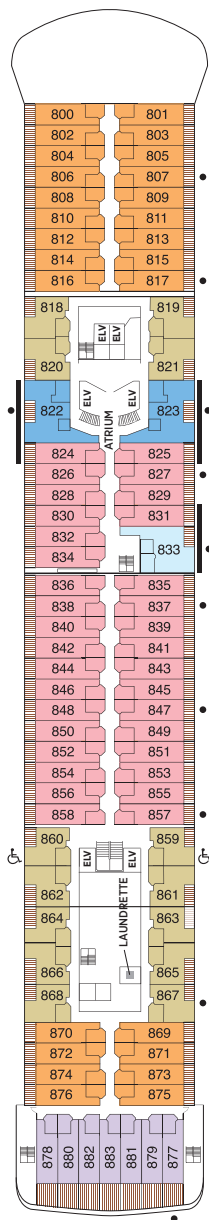

Seven Seas Voyager® DECK PLANS

DECK 4

DECK 5

DECK 6

DECK 7

- | | |
|--|---|
| MS MASTER SUITE | C PENTHOUSE SUITE |
| GS GRAND SUITE | D CONCIERGE SUITE |
| VS VOYAGER SUITE | E CONCIERGE SUITE |
| SS SEVEN SEAS SUITE | F DELUXE VERANDA SUITE |
| A PENTHOUSE SUITE | G DELUXE VERANDA SUITE |
| B PENTHOUSE SUITE | H DELUXE VERANDA SUITE |

OVERALL LENGTH 670 ft.
 BEAM (WIDTH) 94.5 ft.
 DRAFT 23 ft.
 GUESTS 700
 OFFICERS European
 CREW 447 European/International
 GUEST DECKS 9
 GROSS TONNAGE 42,363
 CRUISING SPEED 20 Knots
 SHIP'S REGISTRY Bahamas

DECK 8

DECK 9

DECK 10

DECK 11

DECK 12

- + 2-bedroom suite accommodates up to 6 guests
- Convertible sofa bed
- ♿ Wheelchair accessible suites 761, 762, 859 and 860 have shower stall instead of bathtub
- Connecting suites

Up to one rollaway bed can be added to most staterooms, please inquire at time of booking.