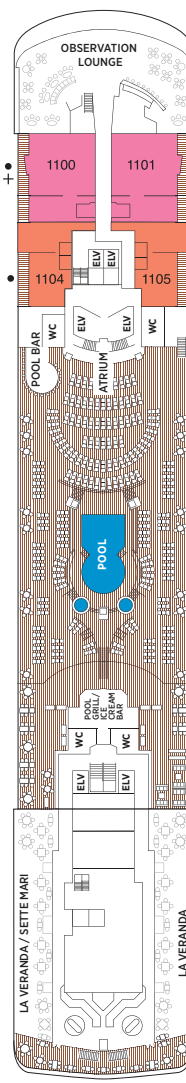

Seven Seas Voyager® DECK PLANS

DECK 4

DECK 5

DECK 6

DECK 7

- | | |
|--|---|
| MS MASTER SUITE | C PENTHOUSE SUITE |
| GS GRAND SUITE | D CONCIERGE SUITE |
| VS VOYAGER SUITE | E CONCIERGE SUITE |
| SS SEVEN SEAS SUITE | F DELUXE VERANDA SUITE |
| A PENTHOUSE SUITE | G DELUXE VERANDA SUITE |
| B PENTHOUSE SUITE | H DELUXE VERANDA SUITE |

OVERALL LENGTH 670 ft.
 BEAM (WIDTH) 94.5 ft.
 DRAFT 23 ft.
 GUESTS 700
 OFFICERS European
 CREW 447 European/International
 GUEST DECKS 9
 GROSS TONNAGE 42,363
 CRUISING SPEED 20 Knots
 SHIP'S REGISTRY Bahamas

DECK 8

DECK 9

DECK 10

DECK 11

DECK 12

- + 2-bedroom suite accommodates up to 6 guests
- Convertible sofa bed
- ♿ Wheelchair accessible suites 761, 762, 859 and 860 have shower stall instead of bathtub
- Connecting suites