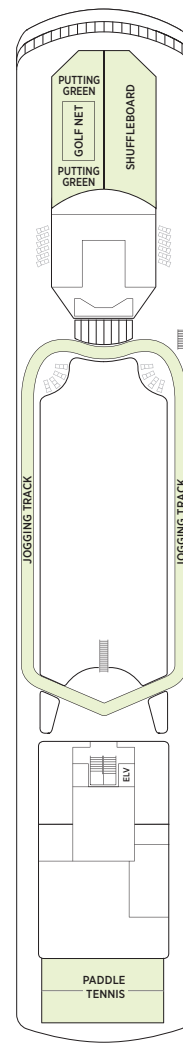

Seven Seas Voyager® DECK PLANS

DECK 4

DECK 5

DECK 6

DECK 7

- | | |
|--|---|
| MS MASTER SUITE | C PENTHOUSE SUITE |
| GS GRAND SUITE | D CONCIERGE SUITE |
| VS VOYAGER SUITE | E CONCIERGE SUITE |
| SS SEVEN SEAS SUITE | F DELUXE VERANDA SUITE |
| A PENTHOUSE SUITE | G DELUXE VERANDA SUITE |
| B PENTHOUSE SUITE | H DELUXE VERANDA SUITE |

OVERALL LENGTH 670 ft.
 BEAM (WIDTH) 94.5 ft.
 DRAFT 23 ft.
 GUESTS 700
 OFFICERS European
 CREW 447 European/International
 GUEST DECKS 9
 GROSS TONNAGE 42,363
 CRUISING SPEED 20 Knots
 SHIP'S REGISTRY Bahamas

DECK 8

DECK 9

DECK 10

DECK 11

DECK 12

- + 2-bedroom suite accommodates up to 6 guests
- Convertible sofa bed
- ♿ Wheelchair accessible suites 761, 762, 859 and 860 have shower stall instead of bathtub
- Connecting suites

Up to one rollaway bed can be added to most staterooms, please inquire at time of booking.