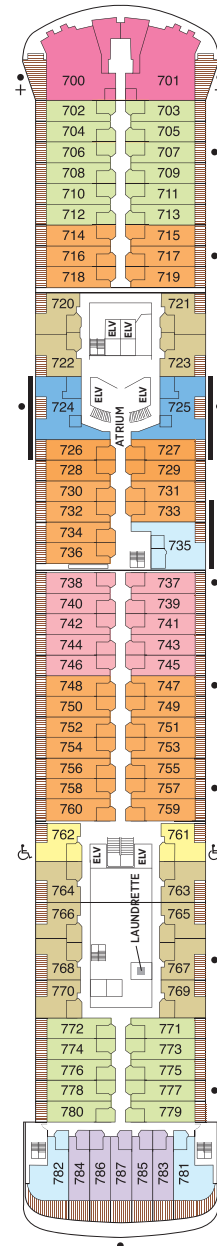

Seven Seas Voyager® DECK PLANS

DECK 4

DECK 5

DECK 6

DECK 7

- | | |
|--|---|
| MS MASTER SUITE | C PENTHOUSE SUITE |
| GS GRAND SUITE | D CONCIERGE SUITE |
| VS VOYAGER SUITE | E CONCIERGE SUITE |
| SS SEVEN SEAS SUITE | F DELUXE VERANDA SUITE |
| A PENTHOUSE SUITE | G DELUXE VERANDA SUITE |
| B PENTHOUSE SUITE | H DELUXE VERANDA SUITE |

OVERALL LENGTH 670 ft.
 BEAM (WIDTH) 94.5 ft.
 DRAFT 23 ft.
 GUESTS 700
 OFFICERS European
 CREW 447 European/International
 GUEST DECKS 9
 GROSS TONNAGE 42,363
 CRUISING SPEED 20 Knots
 SHIP'S REGISTRY Bahamas

DECK 8

DECK 9

DECK 10

DECK 11

DECK 12

- + 2-bedroom suite accommodates up to 6 guests
- Convertible sofa bed
- ♿ Wheelchair accessible suites 761, 762, 859 and 860 have shower stall instead of bathtub
- Connecting suites