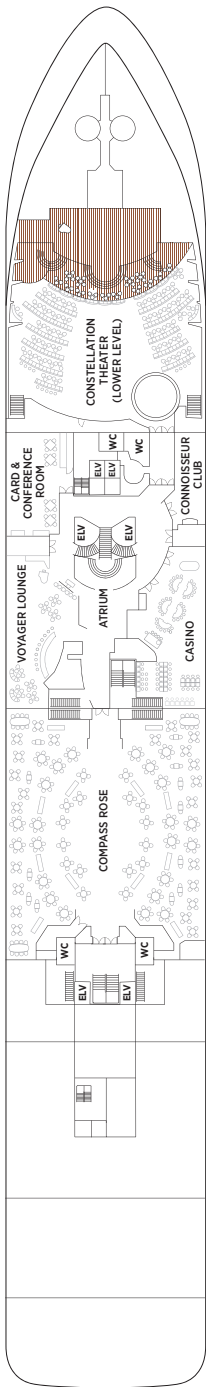

Seven Seas Voyager® DECK PLANS

DECK 4

DECK 5

DECK 6

DECK 7

- | | |
|--|---|
| MS MASTER SUITE | C PENTHOUSE SUITE |
| GS GRAND SUITE | D CONCIERGE SUITE |
| VS VOYAGER SUITE | E CONCIERGE SUITE |
| SS SEVEN SEAS SUITE | F DELUXE VERANDA SUITE |
| A PENTHOUSE SUITE | G DELUXE VERANDA SUITE |
| B PENTHOUSE SUITE | H DELUXE VERANDA SUITE |

OVERALL LENGTH 670 ft.
 BEAM (WIDTH) 94.5 ft.
 DRAFT 23 ft.
 GUESTS 700
 OFFICERS European
 CREW 447 European/International
 GUEST DECKS 9
 GROSS TONNAGE 42,363
 CRUISING SPEED 20 Knots
 SHIP'S REGISTRY Bahamas

DECK 8

DECK 9

DECK 10

DECK 11

DECK 12

- + 2-bedroom suite accommodates up to 6 guests
- Convertible sofa bed
- ♿ Wheelchair accessible suites 761, 762, 859 and 860 have shower stall instead of bathtub
- Connecting suites