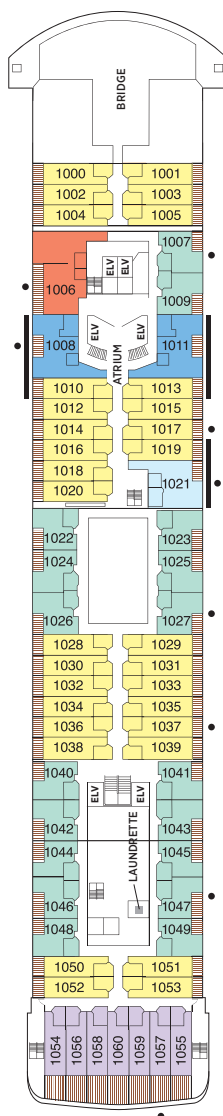

Seven Seas Voyager® DECK PLANS

DECK 4

DECK 5

DECK 6

DECK 7

- | | |
|--|---|
| MS MASTER SUITE | C PENTHOUSE SUITE |
| GS GRAND SUITE | D CONCIERGE SUITE |
| VS VOYAGER SUITE | E CONCIERGE SUITE |
| SS SEVEN SEAS SUITE | F DELUXE VERANDA SUITE |
| A PENTHOUSE SUITE | G DELUXE VERANDA SUITE |
| B PENTHOUSE SUITE | H DELUXE VERANDA SUITE |

OVERALL LENGTH 670 ft.
 BEAM (WIDTH) 94.5 ft.
 DRAFT 23 ft.
 GUESTS 700
 OFFICERS European
 CREW 447 European/International
 GUEST DECKS 9
 GROSS TONNAGE 42,363
 CRUISING SPEED 20 Knots
 SHIP'S REGISTRY Bahamas

DECK 8

DECK 9

DECK 10

DECK 11

DECK 12

- + 2-bedroom suite accommodates up to 6 guests
- Convertible sofa bed
- ♿ Wheelchair accessible suites 761, 762, 859 and 860 have shower stall instead of bathtub
- Connecting suites

Up to one rollaway bed can be added to most staterooms, please inquire at time of booking.