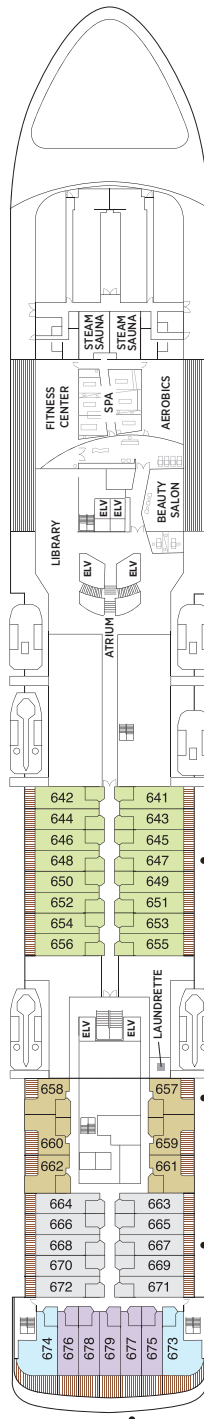

Seven Seas Voyager® DECK PLANS

DECK 4

DECK 5

DECK 6

DECK 7

- | | |
|--|---|
| MS MASTER SUITE | C PENTHOUSE SUITE |
| GS GRAND SUITE | D CONCIERGE SUITE |
| VS VOYAGER SUITE | E CONCIERGE SUITE |
| SS SEVEN SEAS SUITE | F DELUXE VERANDA SUITE |
| A PENTHOUSE SUITE | G DELUXE VERANDA SUITE |
| B PENTHOUSE SUITE | H DELUXE VERANDA SUITE |

OVERALL LENGTH 670 ft.
 BEAM (WIDTH) 94.5 ft.
 DRAFT 23 ft.
 GUESTS 700
 OFFICERS European
 CREW 447 European/International
 GUEST DECKS 9
 GROSS TONNAGE 42,363
 CRUISING SPEED 20 Knots
 SHIP'S REGISTRY Bahamas

DECK 8

DECK 9

DECK 10

DECK 11

DECK 12

- + 2-bedroom suite accommodates up to 6 guests
- Convertible sofa bed
- ♿ Wheelchair accessible suites 761, 762, 859 and 860 have shower stall instead of bathtub
- Connecting suites