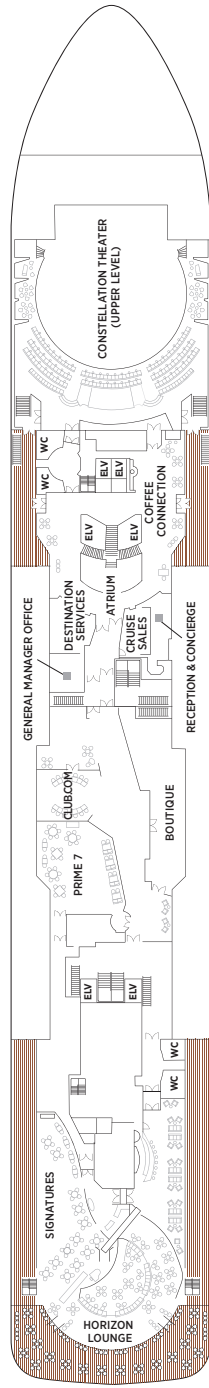

Seven Seas Voyager® DECK PLANS

DECK 4

DECK 5

DECK 6

DECK 7

- | | |
|--|---|
| MS MASTER SUITE | C PENTHOUSE SUITE |
| GS GRAND SUITE | D CONCIERGE SUITE |
| VS VOYAGER SUITE | E CONCIERGE SUITE |
| SS SEVEN SEAS SUITE | F DELUXE VERANDA SUITE |
| A PENTHOUSE SUITE | G DELUXE VERANDA SUITE |
| B PENTHOUSE SUITE | H DELUXE VERANDA SUITE |

OVERALL LENGTH 670 ft.
 BEAM (WIDTH) 94.5 ft.
 DRAFT 23 ft.
 GUESTS 700
 OFFICERS European
 CREW 447 European/International
 GUEST DECKS 9
 GROSS TONNAGE 42,363
 CRUISING SPEED 20 Knots
 SHIP'S REGISTRY Bahamas

DECK 8

DECK 9

DECK 10

DECK 11

DECK 12

- + 2-bedroom suite accommodates up to 6 guests
- Convertible sofa bed
- ♿ Wheelchair accessible suites 761, 762, 859 and 860 have shower stall instead of bathtub
- Connecting suites