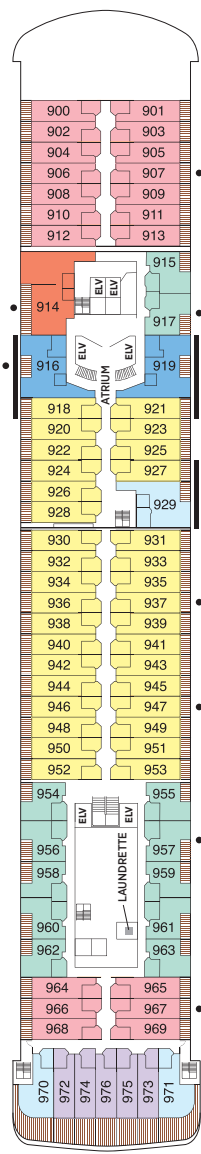

Seven Seas Voyager® DECK PLANS

DECK 4

DECK 5

DECK 6

DECK 7

- | | |
|--|---|
| MS MASTER SUITE | C PENTHOUSE SUITE |
| GS GRAND SUITE | D CONCIERGE SUITE |
| VS VOYAGER SUITE | E CONCIERGE SUITE |
| SS SEVEN SEAS SUITE | F DELUXE VERANDA SUITE |
| A PENTHOUSE SUITE | G DELUXE VERANDA SUITE |
| B PENTHOUSE SUITE | H DELUXE VERANDA SUITE |

OVERALL LENGTH 670 ft.
 BEAM (WIDTH) 94.5 ft.
 DRAFT 23 ft.
 GUESTS 700
 OFFICERS European
 CREW 447 European/International
 GUEST DECKS 9
 GROSS TONNAGE 42,363
 CRUISING SPEED 20 Knots
 SHIP'S REGISTRY Bahamas

DECK 8

DECK 9

DECK 10

DECK 11

DECK 12

- + 2-bedroom suite accommodates up to 6 guests
- Convertible sofa bed
- ♿ Wheelchair accessible suites 761, 762, 859 and 860 have shower stall instead of bathtub
- Connecting suites