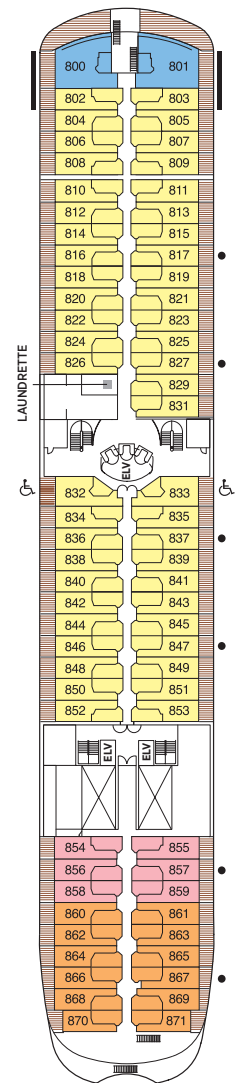

# Seven Seas Navigator® DECK PLANS

DECK 5

DECK 6

DECK 7

DECK 8

- MS MASTER SUITE
- GS GRAND SUITE
- NS NAVIGATOR SUITE
- A PENTHOUSE SUITE
- B PENTHOUSE SUITE
- C PENTHOUSE SUITE
- D CONCIERGE SUITE
- E DELUXE VERANDA SUITE
- F DELUXE VERANDA SUITE
- G DELUXE WINDOW SUITE
- H DELUXE WINDOW SUITE

OVERALL LENGTH . . . . . 566 ft.  
 BEAM (WIDTH) . . . . . 81 ft.  
 DRAFT . . . . . 24 ft.  
 GUESTS . . . . . 490  
 OFFICERS . . . . . European  
 CREW . . . . . 345 European/International  
 GUEST DECKS . . . . . 8  
 GROSS TONNAGE . . . . . 28,803  
 CRUISING SPEED . . . . . 20 Knots  
 SHIP'S REGISTRY . . . . . Bahamas

DECK 9

DECK 10

DECK 11

DECK 12

- Convertible sofa bed
- ♿ Wheelchair accessible suites 832, 833, 928 and 929 have shower stall instead of bathtub
- Connecting suites

Up to one rollaway bed can be added to most staterooms, please inquire at time of booking.