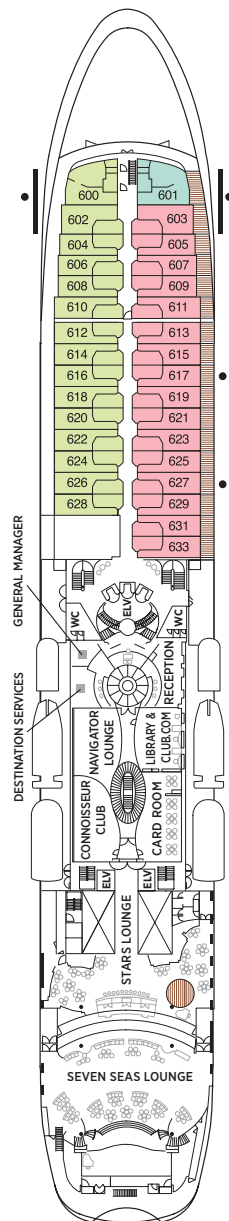

# Seven Seas Navigator® DECK PLANS

DECK 5

DECK 6

DECK 7

DECK 8

- MS MASTER SUITE
- GS GRAND SUITE
- NS NAVIGATOR SUITE
- A PENTHOUSE SUITE
- B PENTHOUSE SUITE
- C PENTHOUSE SUITE
- D CONCIERGE SUITE
- E DELUXE VERANDA SUITE
- F DELUXE VERANDA SUITE
- G DELUXE WINDOW SUITE
- H DELUXE WINDOW SUITE

OVERALL LENGTH . . . . . 566 ft.  
 BEAM (WIDTH) . . . . . 81 ft.  
 DRAFT . . . . . 24 ft.  
 GUESTS . . . . . 490  
 OFFICERS . . . . . European  
 CREW . . . . . 345 European/International  
 GUEST DECKS . . . . . 8  
 GROSS TONNAGE . . . . . 28,803  
 CRUISING SPEED . . . . . 20 Knots  
 SHIP'S REGISTRY . . . . . Bahamas

DECK 9

DECK 10

DECK 11

DECK 12

- Convertible sofa bed
- ♿ Wheelchair accessible suites 832, 833, 928 and 929 have shower stall instead of bathtub
- Connecting suites

Up to one rollaway bed can be added to most staterooms, please inquire at time of booking.