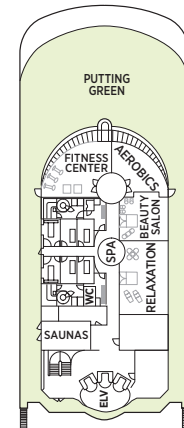

# Seven Seas Navigator® DECK PLANS

DECK 5

DECK 6

DECK 7

DECK 8

- MS MASTER SUITE
- GS GRAND SUITE
- NS NAVIGATOR SUITE
- A PENTHOUSE SUITE
- B PENTHOUSE SUITE
- C PENTHOUSE SUITE
- D CONCIERGE SUITE
- E DELUXE VERANDA SUITE
- F DELUXE VERANDA SUITE
- G DELUXE WINDOW SUITE
- H DELUXE WINDOW SUITE

OVERALL LENGTH . . . . . 566 ft.  
 BEAM (WIDTH) . . . . . 81 ft.  
 DRAFT . . . . . 24 ft.  
 GUESTS . . . . . 490  
 OFFICERS . . . . . European  
 CREW . . . . . 345 European/International  
 GUEST DECKS . . . . . 8  
 GROSS TONNAGE . . . . . 28,803  
 CRUISING SPEED . . . . . 20 Knots  
 SHIP'S REGISTRY . . . . . Bahamas

DECK 9

DECK 10

DECK 11

DECK 12

- Convertible sofa bed
- ♿ Wheelchair accessible suites 832, 833, 928 and 929 have shower stall instead of bathtub
- Connecting suites

Up to one rollaway bed can be added to most staterooms, please inquire at time of booking.