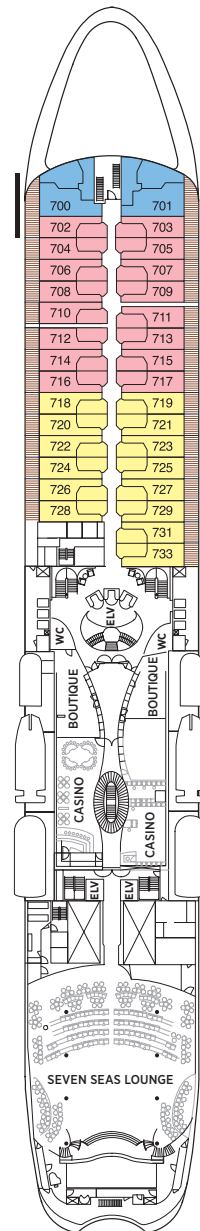

# Seven Seas Navigator® DECK PLANS

DECK 5

DECK 6

DECK 7

DECK 8

- MS MASTER SUITE
- GS GRAND SUITE
- NS NAVIGATOR SUITE
- A PENTHOUSE SUITE
- B PENTHOUSE SUITE
- C PENTHOUSE SUITE
- D CONCIERGE SUITE
- E DELUXE VERANDA SUITE
- F DELUXE VERANDA SUITE
- G DELUXE WINDOW SUITE
- H DELUXE WINDOW SUITE

OVERALL LENGTH . . . . . 566 ft.  
 BEAM (WIDTH) . . . . . 81 ft.  
 DRAFT . . . . . 24 ft.  
 GUESTS . . . . . 490  
 OFFICERS . . . . . European  
 CREW . . . . . 345 European/International  
 GUEST DECKS . . . . . 8  
 GROSS TONNAGE . . . . . 28,803  
 CRUISING SPEED . . . . . 20 Knots  
 SHIP'S REGISTRY . . . . . Bahamas

DECK 9

DECK 10

DECK 11

DECK 12

- Convertible sofa bed
- ♿ Wheelchair accessible suites 832, 833, 928 and 929 have shower stall instead of bathtub
- Connecting suites

Up to one rollaway bed can be added to most staterooms, please inquire at time of booking.