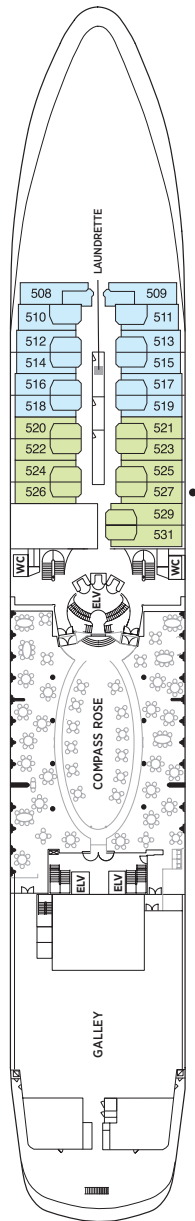

# Seven Seas Navigator® DECK PLANS

DECK 5

DECK 6

DECK 7

DECK 8

- MS MASTER SUITE
- GS GRAND SUITE
- NS NAVIGATOR SUITE
- A PENTHOUSE SUITE
- B PENTHOUSE SUITE
- C PENTHOUSE SUITE
- D CONCIERGE SUITE
- E DELUXE VERANDA SUITE
- F DELUXE VERANDA SUITE
- G DELUXE WINDOW SUITE
- H DELUXE WINDOW SUITE

OVERALL LENGTH . . . . . 566 ft.  
 BEAM (WIDTH) . . . . . 81 ft.  
 DRAFT . . . . . 24 ft.  
 GUESTS . . . . . 490  
 OFFICERS . . . . . European  
 CREW . . . . . 345 European/International  
 GUEST DECKS . . . . . 8  
 GROSS TONNAGE . . . . . 28,803  
 CRUISING SPEED . . . . . 20 Knots  
 SHIP'S REGISTRY . . . . . Bahamas

DECK 9

DECK 10

DECK 11

DECK 12

- Convertible sofa bed
- ♿ Wheelchair accessible suites 832, 833, 928 and 929 have shower stall instead of bathtub
- Connecting suites

Up to one rollaway bed can be added to most staterooms, please inquire at time of booking.