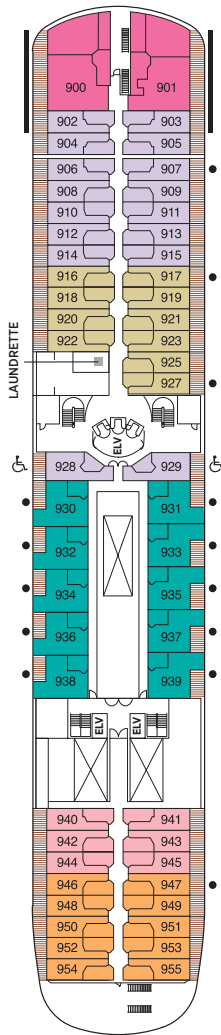

# Seven Seas Navigator® DECK PLANS

DECK 5

DECK 6

DECK 7

DECK 8

- MS MASTER SUITE
- GS GRAND SUITE
- NS NAVIGATOR SUITE
- A PENTHOUSE SUITE
- B PENTHOUSE SUITE
- C PENTHOUSE SUITE
- D CONCIERGE SUITE
- E DELUXE VERANDA SUITE
- F DELUXE VERANDA SUITE
- G DELUXE WINDOW SUITE
- H DELUXE WINDOW SUITE

OVERALL LENGTH . . . . . 566 ft.  
 BEAM (WIDTH) . . . . . 81 ft.  
 DRAFT . . . . . 24 ft.  
 GUESTS . . . . . 490  
 OFFICERS . . . . . European  
 CREW . . . . . 345 European/International  
 GUEST DECKS . . . . . 8  
 GROSS TONNAGE . . . . . 28,803  
 CRUISING SPEED . . . . . 20 Knots  
 SHIP'S REGISTRY . . . . . Bahamas

DECK 9

DECK 10

DECK 11

DECK 12

- Convertible sofa bed
- ♿ Wheelchair accessible suites 832, 833, 928 and 929 have shower stall instead of bathtub
- Connecting suites

Up to one rollaway bed can be added to most staterooms, please inquire at time of booking.