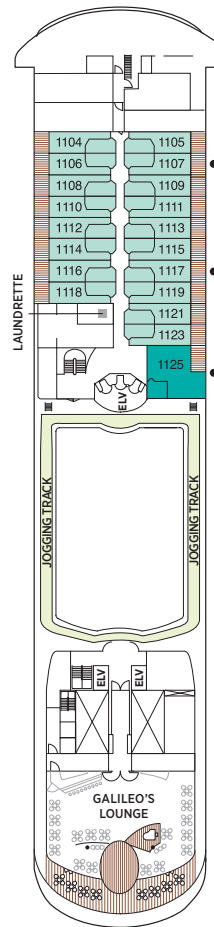

# Seven Seas Navigator® DECK PLANS

DECK 5

DECK 6

DECK 7

DECK 8

- MS MASTER SUITE
- GS GRAND SUITE
- NS NAVIGATOR SUITE
- A PENTHOUSE SUITE
- B PENTHOUSE SUITE
- C PENTHOUSE SUITE
- D CONCIERGE SUITE
- E DELUXE VERANDA SUITE
- F DELUXE VERANDA SUITE
- G DELUXE WINDOW SUITE
- H DELUXE WINDOW SUITE

OVERALL LENGTH . . . . . 566 ft.  
 BEAM (WIDTH) . . . . . 81 ft.  
 DRAFT . . . . . 24 ft.  
 GUESTS . . . . . 490  
 OFFICERS . . . . . European  
 CREW . . . . . 345 European/International  
 GUEST DECKS . . . . . 8  
 GROSS TONNAGE . . . . . 28,803  
 CRUISING SPEED . . . . . 20 Knots  
 SHIP'S REGISTRY . . . . . Bahamas

DECK 9

DECK 10

DECK 11

DECK 12

- Convertible sofa bed
- ♿ Wheelchair accessible suites 832, 833, 928 and 929 have shower stall instead of bathtub
- Connecting suites

Up to one rollaway bed can be added to most staterooms, please inquire at time of booking.