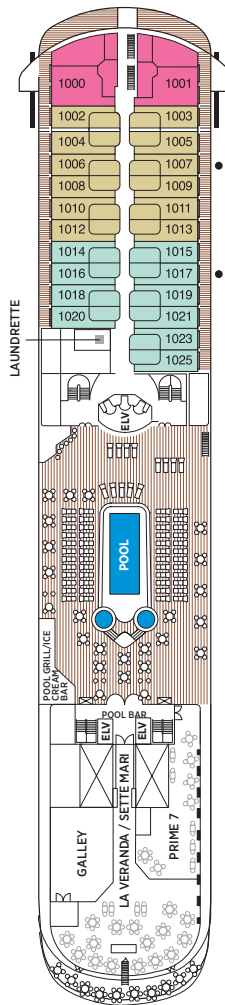

# Seven Seas Navigator® DECK PLANS

DECK 5

DECK 6

DECK 7

DECK 8

- MS MASTER SUITE
- GS GRAND SUITE
- NS NAVIGATOR SUITE
- A PENTHOUSE SUITE
- B PENTHOUSE SUITE
- C PENTHOUSE SUITE
- D CONCIERGE SUITE
- E DELUXE VERANDA SUITE
- F DELUXE VERANDA SUITE
- G DELUXE WINDOW SUITE
- H DELUXE WINDOW SUITE

OVERALL LENGTH . . . . . 566 ft.  
 BEAM (WIDTH) . . . . . 81 ft.  
 DRAFT . . . . . 24 ft.  
 GUESTS . . . . . 490  
 OFFICERS . . . . . European  
 CREW . . . . . 345 European/International  
 GUEST DECKS . . . . . 8  
 GROSS TONNAGE . . . . . 28,803  
 CRUISING SPEED . . . . . 20 Knots  
 SHIP'S REGISTRY . . . . . Bahamas

DECK 9

DECK 10

DECK 11

DECK 12

- Convertible sofa bed
- ♿ Wheelchair accessible suites 832, 833, 928 and 929 have shower stall instead of bathtub
- Connecting suites

Up to one rollaway bed can be added to most staterooms, please inquire at time of booking.