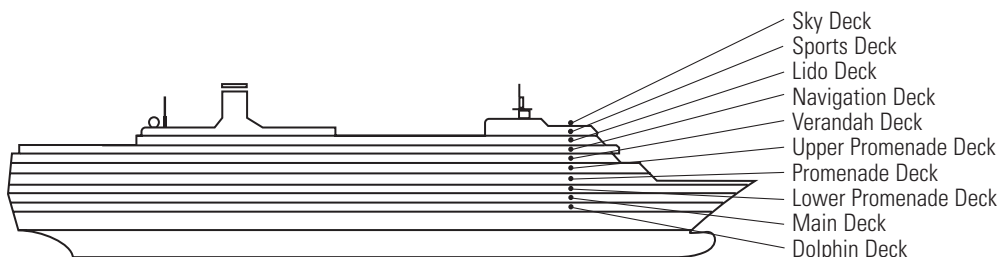

MS ROTTERDAM

DECK PLANS & STATEROOMS

The deck plans are color-coded by category of stateroom, and the category letter precedes the stateroom number in each room. All staterooms are equipped with flat-panel television, DVD player, telephone and multichannel music.

Important Note: Not all staterooms within each category have the same furniture configuration and/or facilities. Appropriate symbols within the rooms on the deck plans describe differences from the stateroom descriptions below.

All information is subject to change.

STATEROOM SYMBOL LEGEND

- Shower only
- Bathtub & shower
- ▲ 2 lower beds
- Triple (2 lower beds, 1 sofa bed)
- Quad (2 lower beds, 1 sofa bed, 1 upper)
- △ Partial sea view
- × Fully obstructed view
- + Connecting rooms
- These staterooms have portholes instead of windows
- ♿ Suites SB7041 & SB7040 are wheelchair accessible with bathtub & shower. Suites AA7061 & AA6223 and staterooms CQ6104, HH3439, EE3437, HH3428, H3399, H3394, CA3333, CA3331, E2709, E2704, E2702, L2696, J2555, J2554, G2500, FF1956, FF1943, G1807, G1806, G1805 & G1804 are wheelchair accessible, shower only.