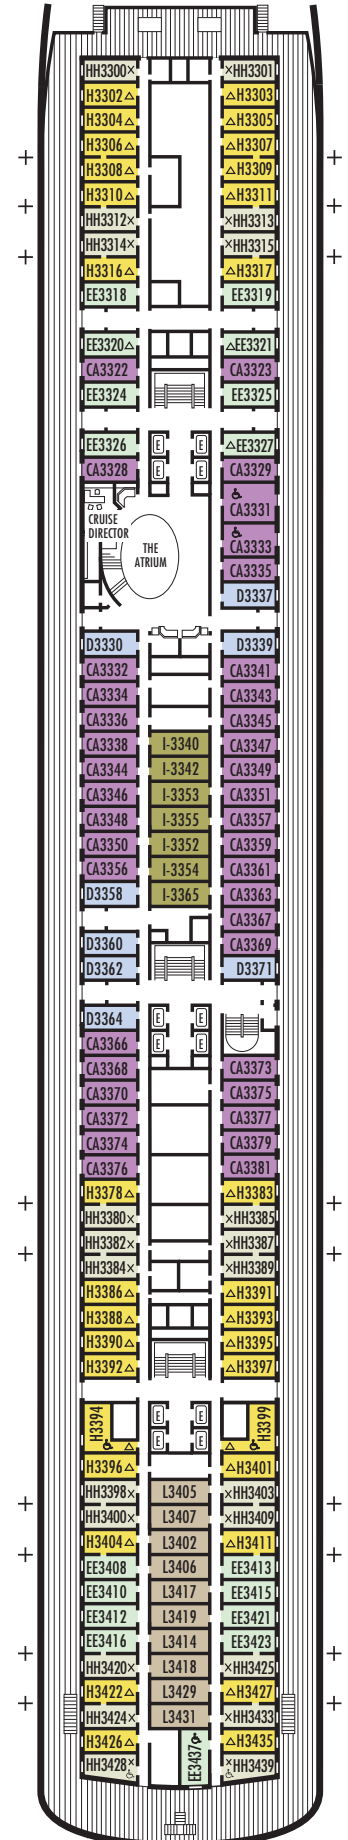

All information is subject to change.

STATEROOM SYMBOL LEGEND

- * Shower only
- Bathtub & shower
- ▲ 2 lower beds
- Triple (2 lower beds, 1 sofa bed)
- Quad (2 lower beds, 1 sofa bed, 1 upper)
- △ Partial sea view
- × Fully obstructed view
- + Connecting rooms
- ◇ These staterooms have portholes instead of windows
- ♿ Suites SB7041 & SB7040 are wheelchair accessible with bathtub & shower. Suites AA7061 & AA6223 and staterooms CQ6104, HH3439, EE3437, HH3428, H3399, H3394, CA3333, CA3331, E2709, E2704, E2702, L2696, J2555, J2554, G2500, FF1956, FF1943, G1807, G1806, G1805 & G1804 are wheelchair accessible, shower only.

OCEAN-VIEW STATEROOMS

CA

Lanai: 2 lower beds convertible to 1 queen-size bed, bathtub & shower. Sliding glass doors lead onto the walk-around Lower Promenade Deck. Approximately 196–240 sq. ft.

D EE

Large: 2 lower beds convertible to 1 queen-size bed, bathtub & shower. Approximately 140–319 sq. ft.

H HH

Large: 2 lower beds convertible to 1 queen-size bed, bathtub & shower. All H-category staterooms have partial sea views. All HH-category staterooms have fully obstructed views. Approximately 140–319 sq. ft.

INTERIOR STATEROOMS

I L

Large: 2 lower beds convertible to 1 queen-size bed, shower. Approximately 182–293 sq. ft.

MS ROTTERDAM

DECK PLANS & STATEROOMS

The deck plans are color-coded by category of stateroom, and the category letter precedes the stateroom number in each room. All staterooms are equipped with flat-panel television, DVD player, telephone and multichannel music.