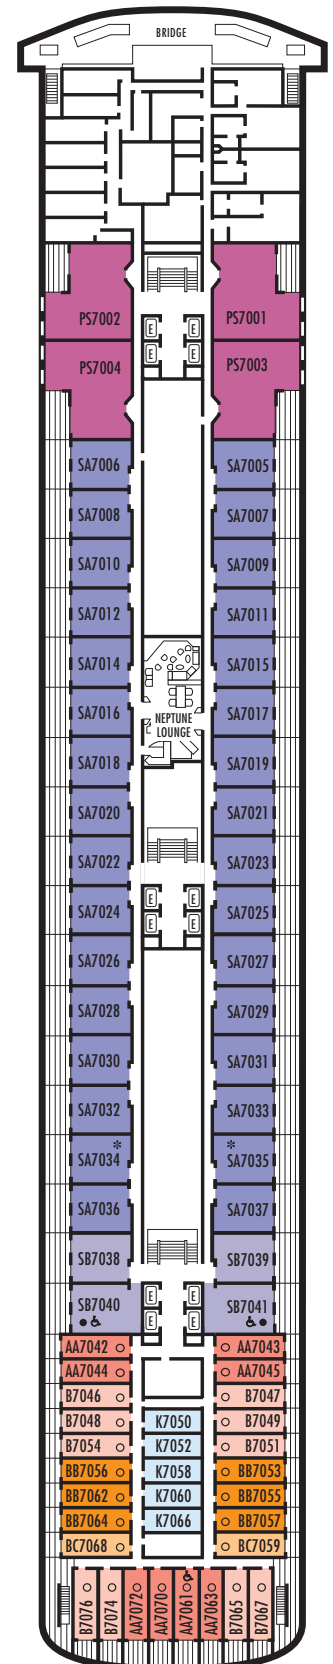

VERANDAH SUITES

PS

Pinnacle Suites: Bedroom with 1 king-size bed, oversize whirlpool bath & shower, living room, dining room, dressing room, private verandah, pantry, 1 sofa bed for 2 persons, mini-bar, refrigerator, guest toilet, floor-to-ceiling windows. Approximately 1,127 sq. ft. including verandah.

SA SB

Neptune Suites: 2 lower beds convertible to 1 king-size bed, whirlpool bath & shower, large sitting area, dressing room, private verandah, 1 sofa bed for 2 persons, mini-bar, refrigerator, floor-to-ceiling windows. Approximately 571–653 sq. ft. including verandah.

AA B BB BC

Vista Suites: 2 lower beds convertible to 1 queen-size bed, whirlpool bath & shower, sitting area, private verandah, mini-bar, refrigerator, floor-to-ceiling windows. Approximately 292 sq. ft. including verandah.

INTERIOR STATEROOMS

K

Large: 2 lower beds convertible to 1 queen-size bed, shower. Approximately 182–293 sq. ft.