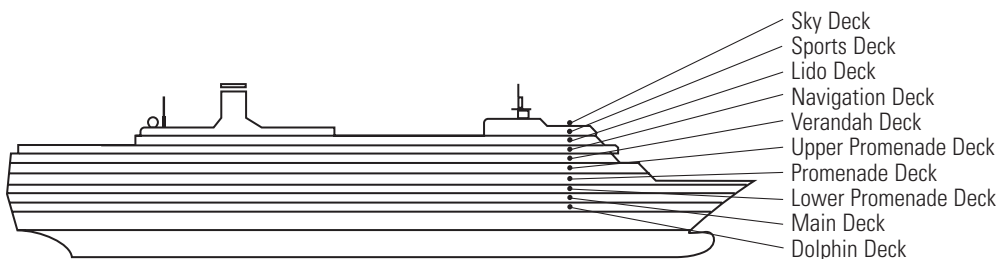

VERANDAH SUITES

PS

Pinnacle Suites: Bedroom with 1 king-size bed, oversize whirlpool bath & shower, living room, dining room, dressing room, private verandah, pantry, 1 sofa bed for 2 persons, mini-bar, refrigerator, guest toilet, floor-to-ceiling windows. Approximately 1,127 sq. ft. including verandah.

SA SB

Neptune Suites: 2 lower beds convertible to 1 king-size bed, whirlpool bath & shower, large sitting area, dressing room, private verandah, 1 sofa bed for 2 persons, mini-bar, refrigerator, floor-to-ceiling windows. Approximately 571–653 sq. ft. including verandah.

AA B BB BC

Vista Suites: 2 lower beds convertible to 1 queen-size bed, whirlpool bath & shower, sitting area, private verandah, mini-bar, refrigerator, floor-to-ceiling windows. Approximately 292 sq. ft. including verandah.

INTERIOR STATEROOMS

K

Large: 2 lower beds convertible to 1 queen-size bed, shower. Approximately 182–293 sq. ft.