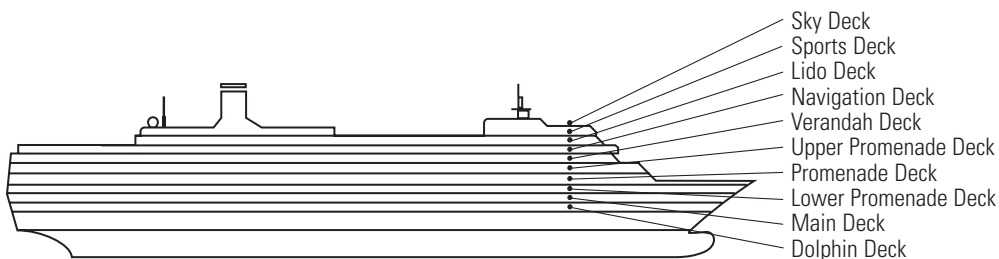

MS ROTTERDAM

DECK PLANS & STATEROOMS

The deck plans are color-coded by category of stateroom, and the category letter precedes the stateroom number in each room. All staterooms are equipped with flat-panel television, DVD player, telephone and multichannel music.