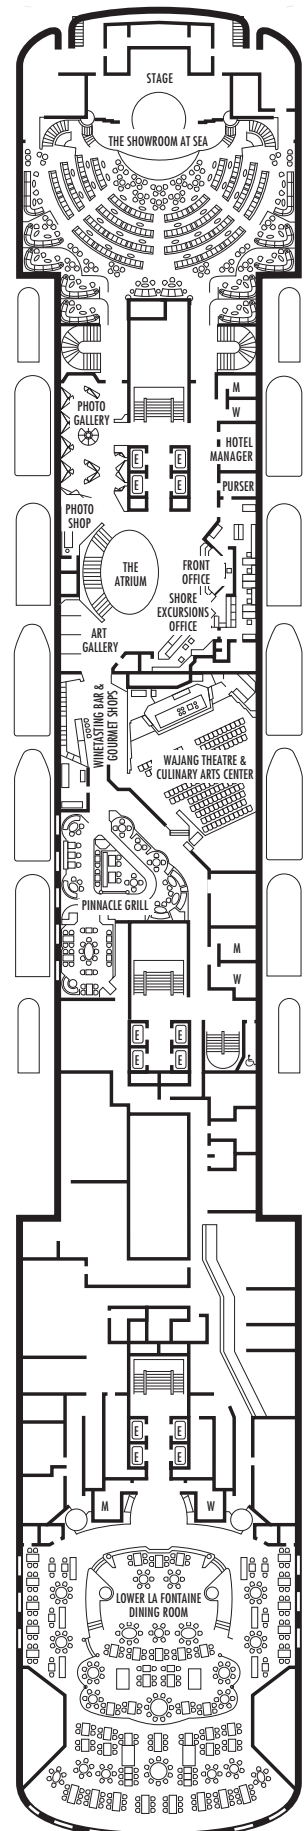

All information is subject to change.

STATEROOM SYMBOL LEGEND

- * Shower only
- Bathtub & shower
- ▲ 2 lower beds
- Triple (2 lower beds, 1 sofa bed)
- Quad (2 lower beds, 1 sofa bed, 1 upper)
- △ Partial sea view
- × Fully obstructed view
- + Connecting rooms
- ◇ These staterooms have portholes instead of windows
- ♿ Suites SB7041 & SB7040 are wheelchair accessible with bathtub & shower. Suites AA7061 & AA6223 and staterooms CQ6104, HH3439, EE3437, HH3428, H3399, H3394, CA3333, CA3331, E2709, E2704, E2702, L2696, J2555, J2554, G2500, FF1956, FF1943, G1807, G1806, G1805 & G1804 are wheelchair accessible, shower only.

H HH

Large: 2 lower beds convertible to 1 queen-size bed, bathtub & shower. All H-category staterooms have partial sea views. All HH-category staterooms have fully obstructed views. Approximately 140–319 sq. ft.

INTERIOR STATEROOMS

I L

Large: 2 lower beds convertible to 1 queen-size bed, shower. Approximately 182–293 sq. ft.

MS ROTTERDAM

DECK PLANS & STATEROOMS

The deck plans are color-coded by category of stateroom, and the category letter precedes the stateroom number in each room. All staterooms are equipped with flat-panel television, DVD player, telephone and multichannel music.

All information is subject to change.

STATEROOM SYMBOL LEGEND

- * Shower only
- Bathtub & shower
- ▲ 2 lower beds
- Triple (2 lower beds, 1 sofa bed)
- Quad (2 lower beds, 1 sofa bed, 1 upper)
- △ Partial sea view
- X Fully obstructed view
- + Connecting rooms
- ◇ These staterooms have portholes instead of windows
- ♿ Suites SB7041 & SB7040 are wheelchair accessible with bathtub & shower. Suites AA7061 & AA6223 and staterooms CQ6104, HH3439, EE3437, HH3428, H3399, H3394, CA3333, CA3331, E2709, E2704, E2702, L2696, J2555, J2554, G2500, FF1956, FF1943, G1807, G1806, G1805 & G1804 are wheelchair accessible, shower only.