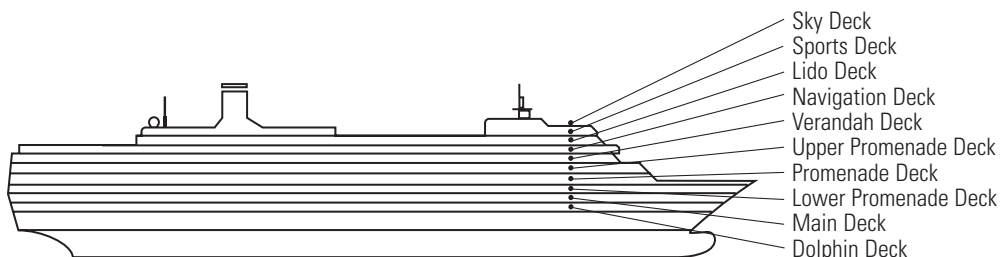

MS ROTTERDAM

DECK PLANS & STATEROOMS

The deck plans are color-coded by category of stateroom, and the category letter precedes the stateroom number in each room. All staterooms are equipped with flat-panel television, DVD player, telephone and multichannel music.

Important Note: Not all staterooms within each category have the same furniture configuration and/or facilities. Appropriate symbols within the rooms on the deck plans describe differences from the stateroom descriptions below.

All information is subject to change.

STATEROOM SYMBOL LEGEND

- Shower only
- Bathtub & shower
- ▲ 2 lower beds
- Triple (2 lower beds, 1 sofa bed)
- Quad (2 lower beds, 1 sofa bed, 1 upper)
- △ Partial sea view
- X Fully obstructed view
- + Connecting rooms
- These staterooms have portholes instead of windows
- ♿ Suites SB7041 & SB7040 are wheelchair accessible with bathtub & shower. Suites AA7061 & AA6223 and staterooms CQ6104, HH3439, EE3437, HH3428, H3399, H3394, CA3333, CA3331, E2709, E2704, E2702, L2696, J2555, J2554, G2500, FF1956, FF1943, G1807, G1806, G1805 & G1804 are wheelchair accessible, shower only.