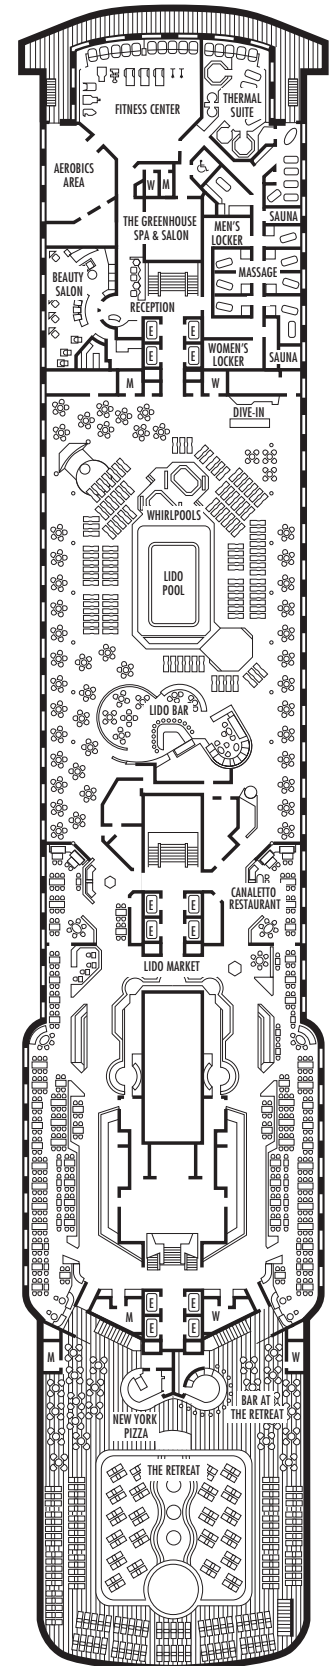

MS ROTTERDAM

DECK PLANS & STATEROOMS

The deck plans are color-coded by category of stateroom, and the category letter precedes the stateroom number in each room. All staterooms are equipped with flat-panel television, DVD player, telephone and multichannel music.

Important Note: Not all staterooms within each category have the same furniture configuration and/or facilities. Appropriate symbols within the rooms on the deck plans describe differences from the stateroom descriptions below.

All information is subject to change.

STATEROOM SYMBOL LEGEND

- Shower only
- Bathtub & shower
- ▲ 2 lower beds
- Triple (2 lower beds, 1 sofa bed)
- Quad (2 lower beds, 1 sofa bed, 1 upper)
- △ Partial sea view
- X Fully obstructed view
- + Connecting rooms
- These staterooms have portholes instead of windows
- ♿ Suites SB7041 & SB7040 are wheelchair accessible with bathtub & shower. Suites AA7061 & AA6223 and staterooms CQ6104, HH3439, EE3437, HH3428, H3399, H3394, CA3333, CA3331, E2709, E2704, E2702, L2696, J2555, J2554, G2500, FF1956, FF1943, G1807, G1806, G1805 & G1804 are wheelchair accessible, shower only.