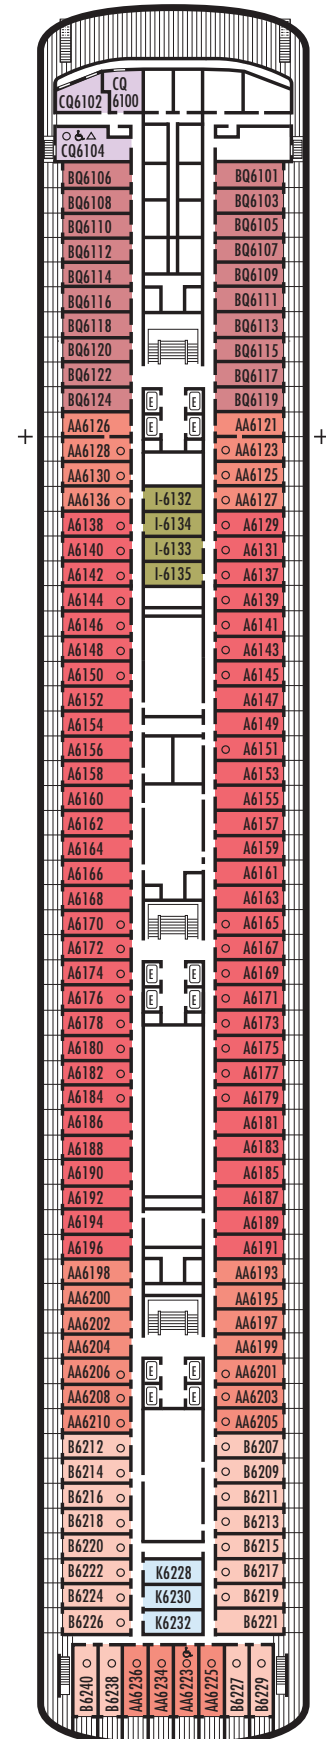

All information is subject to change.

STATEROOM SYMBOL LEGEND

- Shower only
- Bathtub & shower
- ▲ 2 lower beds
- Triple (2 lower beds, 1 sofa bed)
- Quad (2 lower beds, 1 sofa bed, 1 upper)
- △ Partial sea view
- X Fully obstructed view
- + Connecting rooms
- These staterooms have portholes instead of windows
- ♿ Suites SB7041 & SB7040 are wheelchair accessible with bathtub & shower. Suites AA7061 & AA6223 and staterooms CQ6104, HH3439, EE3437, HH3428, H3399, H3394, CA3333, CA3331, E2709, E2704, E2702, L2696, J2555, J2554, G2500, FF1956, FF1943, G1807, G1806, G1805 & G1804 are wheelchair accessible, shower only.

VERANDAH SPA SUITES

BQ

Vista Spa Suites: 2 lower beds convertible to 1 queen-size bed, whirlpool bath & shower, sitting area, private verandah, mini-bar, refrigerator, floor-to-ceiling windows. Approximately 292 sq. ft. including verandah.

VERANDAH SUITES

A AA B

Vista Suites: 2 lower beds convertible to 1 queen-size bed, whirlpool bath & shower, sitting area, private verandah, mini-bar, refrigerator, floor-to-ceiling windows. Approximately 292 sq. ft. including verandah.

OCEAN-VIEW SPA STATEROOMS

CQ

Large Ocean-view Spa: 2 lower beds convertible to 1 queen-size bed, bathtub & shower. Approximately 140–319 sq. ft.

INTERIOR STATEROOMS

I K

Large: 2 lower beds convertible to 1 queen-size bed, shower. Approximately 182–293 sq. ft.