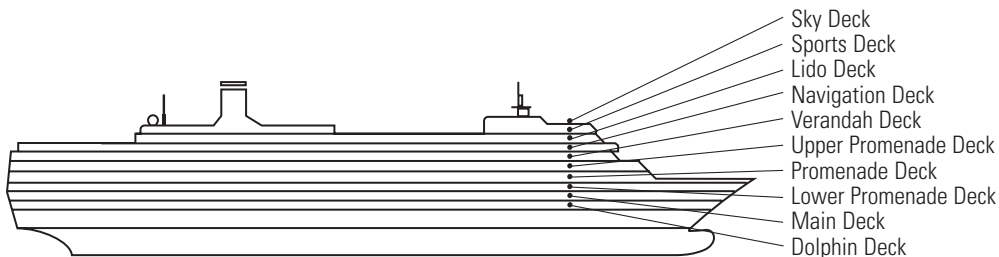

All information is subject to change.

STATEROOM SYMBOL LEGEND

- Shower only
- Bathtub & shower
- ▲ 2 lower beds
- Triple (2 lower beds, 1 sofa bed)
- Quad (2 lower beds, 1 sofa bed, 1 upper)
- △ Partial sea view
- × Fully obstructed view
- + Connecting rooms
- These staterooms have portholes instead of windows
- ♿ Suites SB7041 & SB7040 are wheelchair accessible with bathtub & shower. Suites AA7061 & AA6223 and staterooms CQ6104, HH3439, EE3437, HH3428, H3399, H3394, CA3333, CA3331, E2709, E2704, E2702, L2696, J2555, J2554, G2500, FF1956, FF1943, G1807, G1806, G1805 & G1804 are wheelchair accessible, shower only.

OCEAN-VIEW STATEROOMS

CA

Lanai: 2 lower beds convertible to 1 queen-size bed, bathtub & shower. Sliding glass doors lead onto the walk-around Lower Promenade Deck. Approximately 196–240 sq. ft.

D EE

Large: 2 lower beds convertible to 1 queen-size bed, bathtub & shower. Approximately 140–319 sq. ft.

H HH

Large: 2 lower beds convertible to 1 queen-size bed, bathtub & shower. All H-category staterooms have partial sea views. All HH-category staterooms have fully obstructed views. Approximately 140–319 sq. ft.

INTERIOR STATEROOMS

I L

Large: 2 lower beds convertible to 1 queen-size bed, shower. Approximately 182–293 sq. ft.