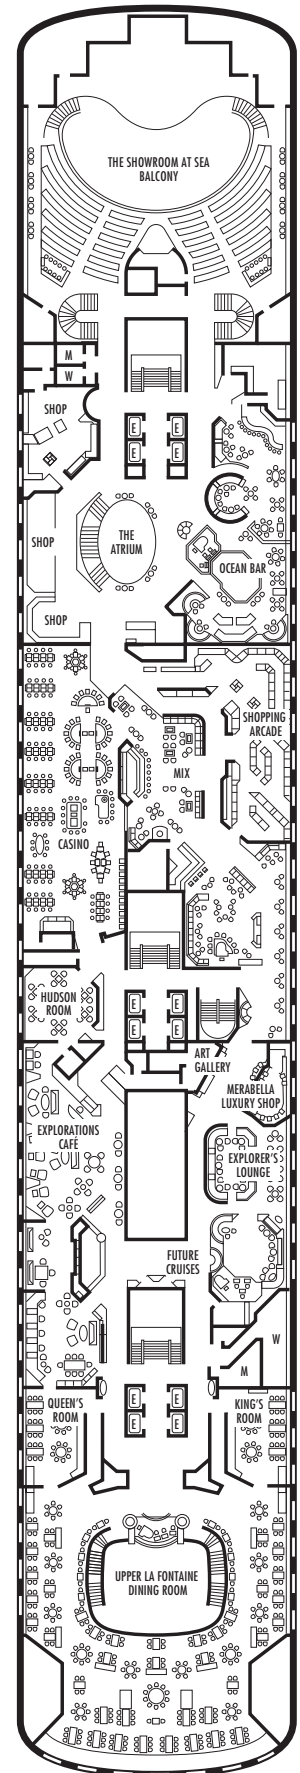

MS ROTTERDAM

DECK PLANS & STATEROOMS

The deck plans are color-coded by category of stateroom, and the category letter precedes the stateroom number in each room. All staterooms are equipped with flat-panel television, DVD player, telephone and multichannel music.

Important Note: Not all staterooms within each category have the same furniture configuration and/or facilities. Appropriate symbols within the rooms on the deck plans describe differences from the stateroom descriptions below.

All information is subject to change.

STATEROOM SYMBOL LEGEND

- Shower only
- Bathtub & shower
- ▲ 2 lower beds
- Triple (2 lower beds, 1 sofa bed)
- Quad (2 lower beds, 1 sofa bed, 1 upper)
- △ Partial sea view
- × Fully obstructed view
- + Connecting rooms
- These staterooms have portholes instead of windows
- ♿ Suites SB7041 & SB7040 are wheelchair accessible with bathtub & shower. Suites AA7061 & AA6223 and staterooms CQ6104, HH3439, EE3437, HH3428, H3399, H3394, CA3333, CA3331, E2709, E2704, E2702, L2696, J2555, J2554, G2500, FF1956, FF1943, G1807, G1806, G1805 & G1804 are wheelchair accessible, shower only.