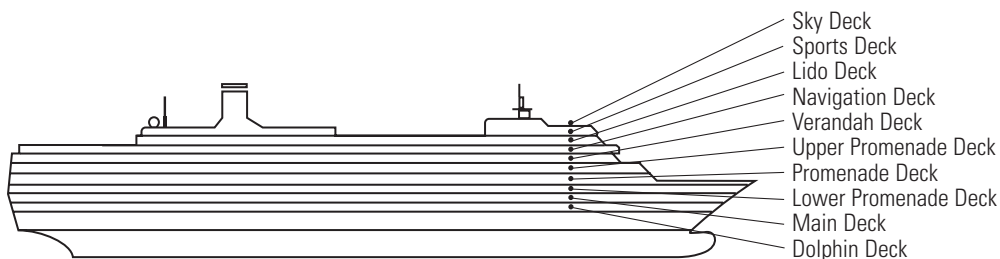

MS ROTTERDAM

DECK PLANS & STATEROOMS

The deck plans are color-coded by category of stateroom, and the category letter precedes the stateroom number in each room. All staterooms are equipped with flat-panel television, DVD player, telephone and multichannel music.

Important Note: Not all staterooms within each category have the same furniture configuration and/or facilities. Appropriate symbols within the rooms on the deck plans describe differences from the stateroom descriptions below.

All information is subject to change.

STATEROOM SYMBOL LEGEND

- Shower only
- Bathtub & shower
- ▲ 2 lower beds
- Triple (2 lower beds, 1 sofa bed)
- Quad (2 lower beds, 1 sofa bed, 1 upper)
- △ Partial sea view
- × Fully obstructed view
- + Connecting rooms
- These staterooms have portholes instead of windows
- ♿ Suites SB7041 & SB7040 are wheelchair accessible with bathtub & shower. Suites AA7061 & AA6223 and staterooms CQ6104, HH3439, EE3437, HH3428, H3399, H3394, CA3333, CA3331, E2709, E2704, E2702, L2696, J2555, J2554, G2500, FF1956, FF1943, G1807, G1806, G1805 & G1804 are wheelchair accessible, shower only.