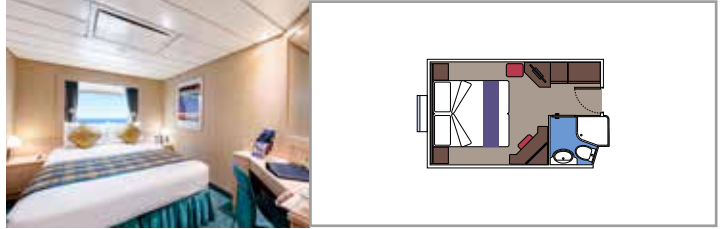

JUNIOR OCEAN VIEW

OM2

≈13
9-10
4

› Medium deck location