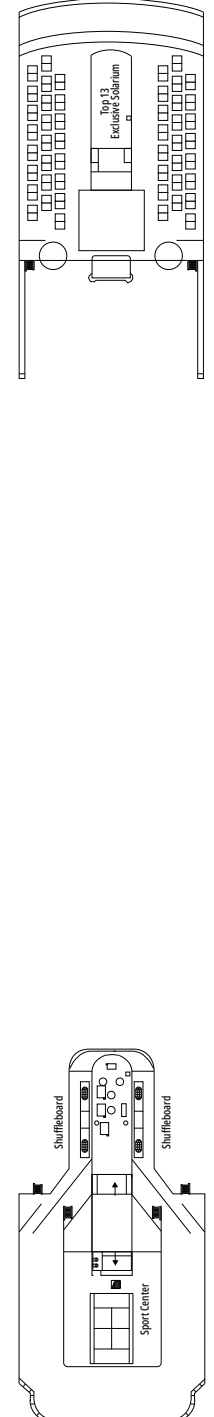

DECK 13
SUN DECK