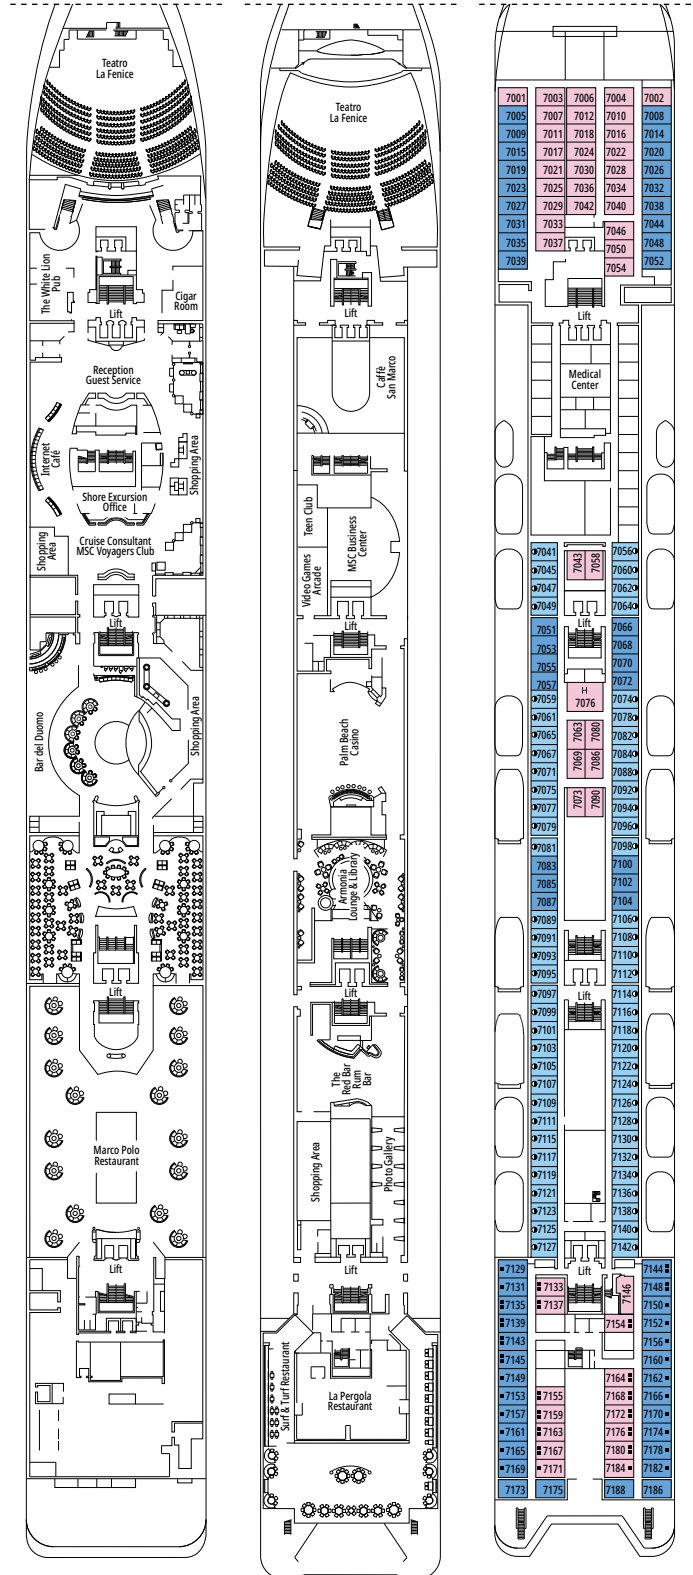

DECK 5
RUBINO

DECK 6
DIAMANTE

DECK 7
TOPAZIO

Ship configuration, data and descriptions may be subject to change depending on the season and on the destination and must be verified at the time of booking.