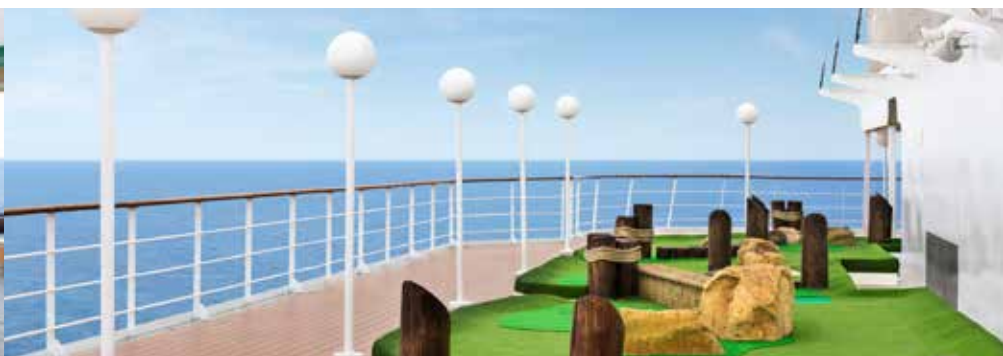

TECHNICAL CHARACTERISTICS OF THE SHIP

TECHNICAL CHARACTERISTICS OF THE SHIP

GROSS TONNAGE	65.542
LENGTH / BEAM / HEIGHT	274,9 m / 28,8 m / 54 m
DECKS	13, included 9 for guests
LIFTS	9
VOLTAGE (IN CABIN)	110/220 volts
MAXIMUM SPEED	20,1 knots
STABILIZERS	Stabilized with 2 fins
NUMBER OF PASSENGERS	2.620
NUMBER OF CABINS	976, included 5 for guests with disabilities or reduced mobility
CREW MEMBERS	Approx. 780
POOLS	2, both with child-appropriate areas
WHIRLPOOLS	2 whirlpool baths

MINIGOLF