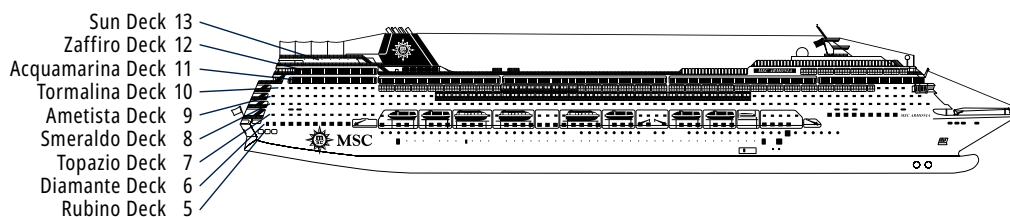

MSC ARMONIA

TECHNICAL SHEET

TECHNICAL CHARACTERISTICS OF THE SHIP

DOREMI SPRAY PARK

TECHNICAL CHARACTERISTICS OF THE SHIP

GROSS TONNAGE	65.542
LENGTH / BEAM / HEIGHT	274,9 m / 28,8 m / 54 m
DECKS	13, included 9 for guests
LIFTS	9
VOLTAGE (IN CABIN)	110/220 volts
MAXIMUM SPEED	20,1 knots
STABILIZERS	Stabilized with 2 fins
NUMBER OF PASSENGERS	2.620
NUMBER OF CABINS	976, included 5 for guests with disabilities or reduced mobility
CREW MEMBERS	Approx. 780
POOLS	2, both with child-appropriate areas
WHIRLPOOLS	2 whirlpool baths