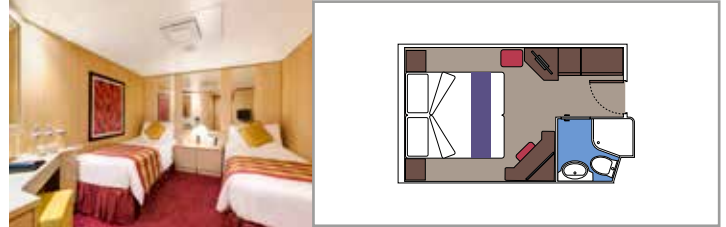

JUNIOR INTERIOR

IM1

≈13
7-8
4

› Low deck location

The images are representative only. Size, layout and furniture may vary (within the same cabin category).

Cabin size (m²)

Balcony size (m²)

Deck location

Accommodating up to