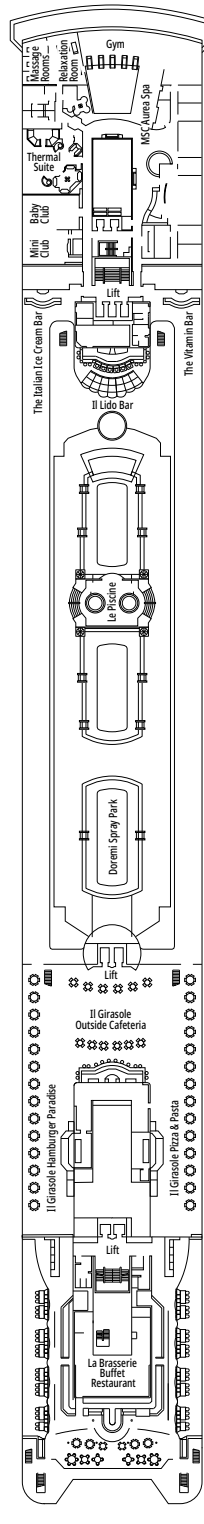

DECK 8
SMERALDO

DECK 9
AMETISTA

DECK 12
ZAFFIRO

DECK 13
SUN DECK