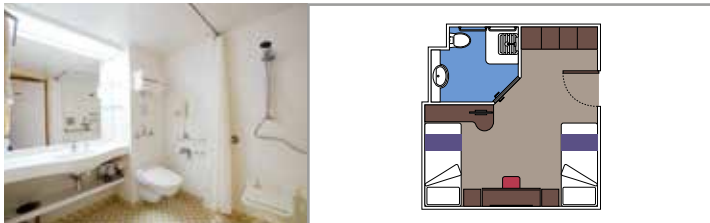

INTERIOR

Available in:

- › **Junior Interior (IM2)**
  cabin size ≈21m²; medium deck location (deck 9)
- › **Junior Interior (IM1)**
  cabin size ≈21m²; low deck location (deck 7-8)

Cabin for guests with disabilities or reduced mobility has only single beds.
The image is representative only; the size, layout and furniture may vary (within the same cabin category).

FACILITIES FOR GUESTS WITH DISABILITIES OR REDUCED MOBILITY

Cabin door width	62 to 88 cm
Bathroom door width	88 cm
Size of cabin (floor space)	10,8 to 17 m²
Size of bathroom	2,2 to 4 m²
Is there a fold-down seat in the shower?	Yes
Height of seat from the floor	45 cm
Does the WC seat have grab rails?	Yes
Are wheelchairs available on board?	In limited numbers*
Are all decks/public areas accessible?	Yes
Are all lifeboats wheelchair-accessible?	No**
Do the lifts have deck indicators?	Visual, Audio & Braille
Can severely visually impaired/blind guests be catered for on the cruise?	Only with full-time carer

* Only for embarkation, disembarkation and emergencies.

** In the event of an emergency, dedicated personnel will help guests with disabilities or reduced mobility to board lifeboats.