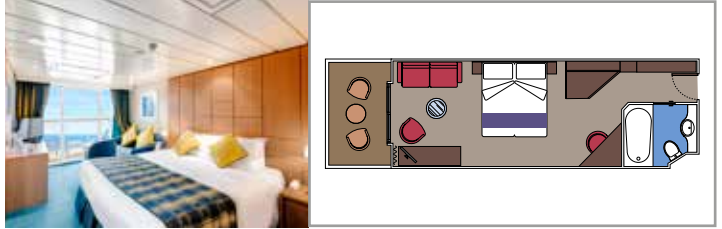

INCLUDED FACILITIES

- Sitting area with sofa
- Spacious wardrobe
- Comfortable double or single beds (on request)
- Bathroom with bathtub, vanity area with hairdryer
- Interactive TV, telephone, safe, minibar and air conditioning
- Wifi connection available (for a fee)

DELUXE SUITE AUREA

SR2

 ≈22
  ≈5
  12
  3

> High deck location

DELUXE SUITE AUREA

SR1

 ≈22
  ≈5
  10
  3

The images are representative only. Size, layout and furniture may vary (within the same cabin category).

 Cabin size (m²)

 Balcony size (m²)

 Deck location

 Accommodating up to

BALCONY

INCLUDED FACILITIES

Sitting area with sofa
Comfortable double or single beds (on request)
Bathroom with shower, vanity area with hairdryer
Interactive TV, telephone, safe, minibar and air conditioning
Wifi connection available (for a fee)

 Accommodating up to

OCEAN VIEW

INCLUDED FACILITIES

- Window with sea view
- Relaxing armchair
- Comfortable double or single beds (on request)
- Bathroom with shower, vanity area with hairdryer
- Interactive TV, telephone, safe, minibar and air conditioning
- Wifi connection available (for a fee)