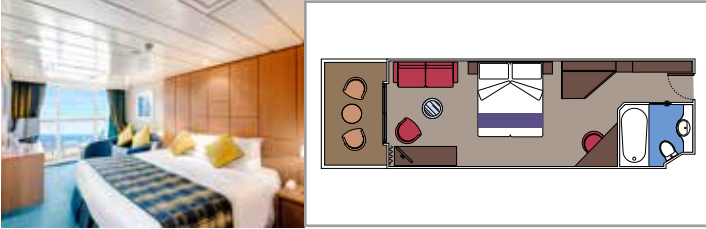

SUITE AUREA

INCLUDED FACILITIES

- Sitting area with sofa
- Spacious wardrobe
- Comfortable double or single beds (on request)
- Bathroom with bathtub, vanity area with hairdryer
- Interactive TV, telephone, safe, minibar and air conditioning
- Wifi connection available (for a fee)

DELUXE SUITE AUREA

SR2

≈22
≈5
12
3

> High deck location