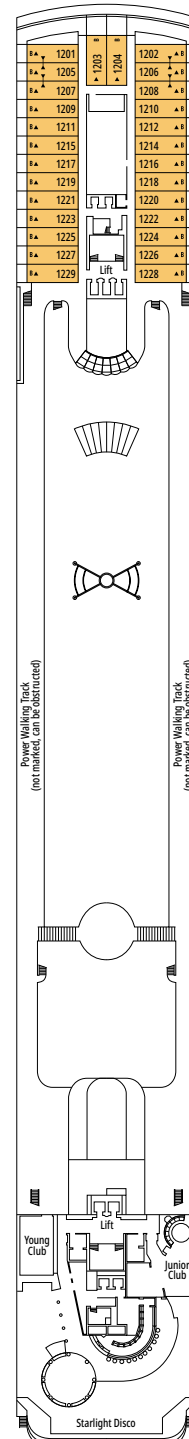

DECK 12
ZAFFIRO