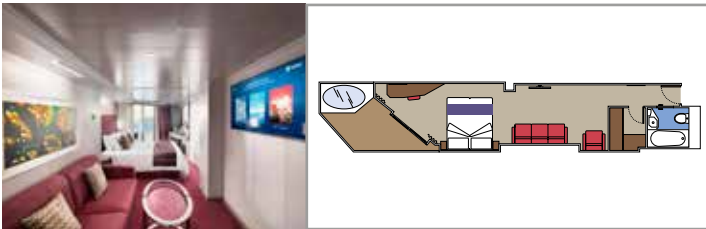

 Cabin size (m²)

 Balcony size (m²)

 Deck location

 Accommodating up to

SUITE AUREA

INCLUDED FACILITIES

- Some suites have balcony with private whirlpool
- Sitting area with sofa
- Spacious wardrobe
- Comfortable double bed or single beds (on request)
- Bathroom with shower or bathtub, vanity area with hairdryer
- Interactive TV, telephone, safe, minibar and air conditioning
- Wifi connection available (for a fee)

GRAND SUITE AUREA

SX

 ≈35-49
  ≈10-21
  9-13
  4

- > Sitting area with sofa or separate living area
- > Walk-in wardrobe

PREMIUM SUITE AUREA WITH WHIRLPOOL

SLW

 ≈28
  ≈7
  9-15
  5

- > Large balcony with its own private whirlpool bath
- > Sitting area with sofa
- > Spacious wardrobe

PREMIUM SUITE AUREA WITH TERRACE

SLT

 ≈28
  ≈38
  9
  4

- > Sitting area with sofa
- > Spacious wardrobe

PREMIUM SUITE AUREA

SL1

 ≈26-32
  ≈9-14
  9-15
  4

- > Sitting area with sofa
- > Spacious wardrobe

The images are representative only. Size, layout and furniture may vary (within the same cabin category).

 Cabin size (m²)

 Balcony size (m²)

 Deck location

 Accommodating up to

BALCONY

INCLUDED FACILITIES

- Balcony*
- Sitting area with sofa
- Comfortable double bed or single beds (on request)
- Bathroom with shower, vanity area with hairdryer
- Interactive TV, telephone, safe, minibar and air conditioning
- Wifi connection available (for a fee)