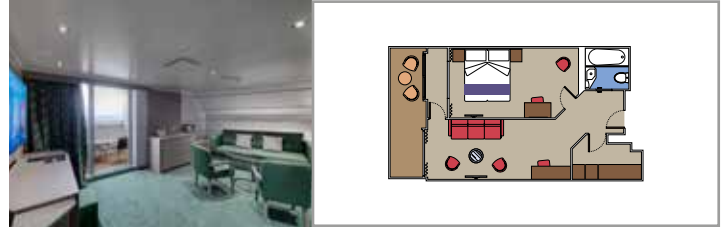

 Cabin size (m²)

 Balcony size (m²)

 Deck location

 Accommodating up to

SUITE AUREA

INCLUDED FACILITIES

- Some suites have balcony with private whirlpool
- Sitting area with sofa
- Spacious wardrobe
- Comfortable double bed or single beds (on request)
- Bathroom with shower or bathtub, vanity area with hairdryer
- Interactive TV, telephone, safe, minibar and air conditioning
- Wifi connection available (for a fee)

TWO-BEDROOM GRAND SUITE AUREA

SD

 ≈49
  ≈17
  11-14
  5

- > Sitting area with sofa or separate living area
- > Two bathrooms, one with bathtub and one with shower
- > Two bedrooms, one with double bed and one with two single beds
- > Walk-in wardrobe

GRAND SUITE AUREA

SX

 ≈35-49
  ≈10-21
  9-13
  4

- > Sitting area with sofa or separate living area
- > Walk-in wardrobe

PREMIUM SUITE AUREA WITH WHIRLPOOL

SLW

 ≈28
  ≈7
  9-15
  5

- > Large balcony with its own private whirlpool bath
- > Sitting area with sofa
- > Spacious wardrobe

The images are representative only. Size, layout and furniture may vary (within the same cabin category).

 Cabin size (m²)

 Balcony size (m²)

 Deck location

 Accommodating up to

BALCONY

INCLUDED FACILITIES

- Balcony*
- Sitting area with sofa
- Comfortable double bed or single beds (on request)
- Bathroom with shower, vanity area with hairdryer
- Interactive TV, telephone, safe, minibar and air conditioning
- Wifi connection available (for a fee)