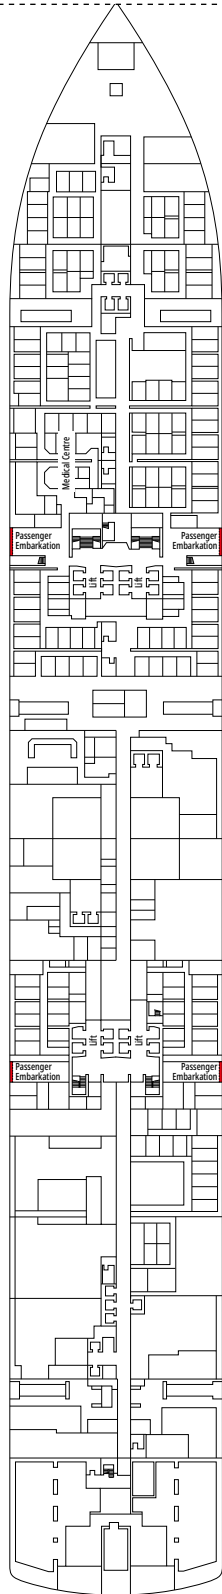

DECK 4
BALTIC