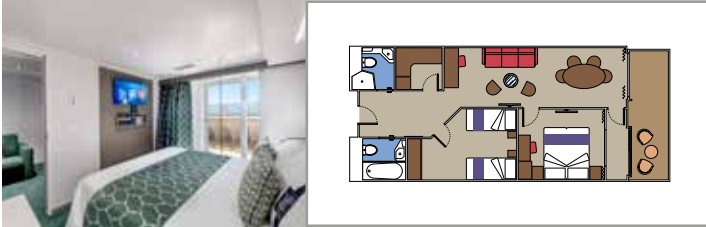

- › Sitting area with sofa
- › Spacious wardrobe

MSC YACHT CLUB INTERIOR SUITE YIN

 ≈21
  16-18
  2

- › Spacious wardrobe

The images are representative only. Size, layout and furniture may vary (within the same cabin category).

 Cabin size (m²)

 Balcony size (m²)

 Deck location

 Accommodating up to

SUITE AUREA

INCLUDED FACILITIES

- Some suites have balcony with private whirlpool
- Sitting area with sofa
- Spacious wardrobe
- Comfortable double bed or single beds (on request)
- Bathroom with shower or bathtub, vanity area with hairdryer
- Interactive TV, telephone, safe, minibar and air conditioning
- Wifi connection available (for a fee)

TWO-BEDROOM GRAND SUITE AUREA

SD

 ≈49
  ≈17
  11-14
  5

- > Sitting area with sofa or separate living area
- > Two bathrooms, one with bathtub and one with shower
- > Two bedrooms, one with double bed and one with two single beds
- > Walk-in wardrobe

GRAND SUITE AUREA

SX

 ≈35-49
  ≈10-21
  9-13
  4

- > Sitting area with sofa or separate living area
- > Walk-in wardrobe

PREMIUM SUITE AUREA WITH WHIRLPOOL

SLW

 ≈28
  ≈7
  9-15
  5

- > Large balcony with its own private whirlpool bath
- > Sitting area with sofa
- > Spacious wardrobe