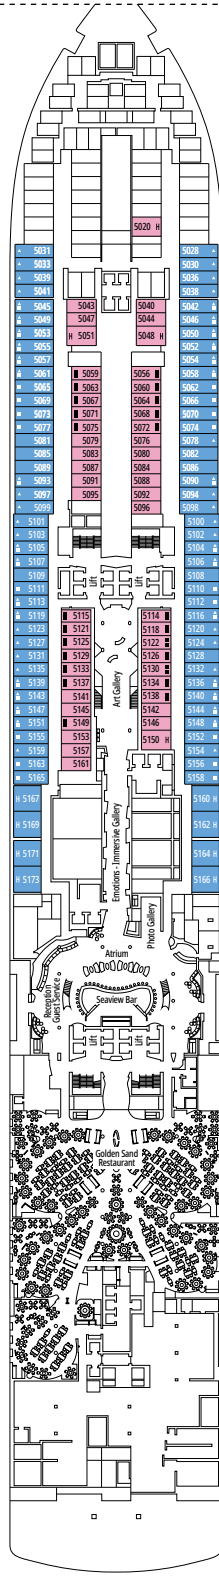

DECK 5
MEDITERRANEAN