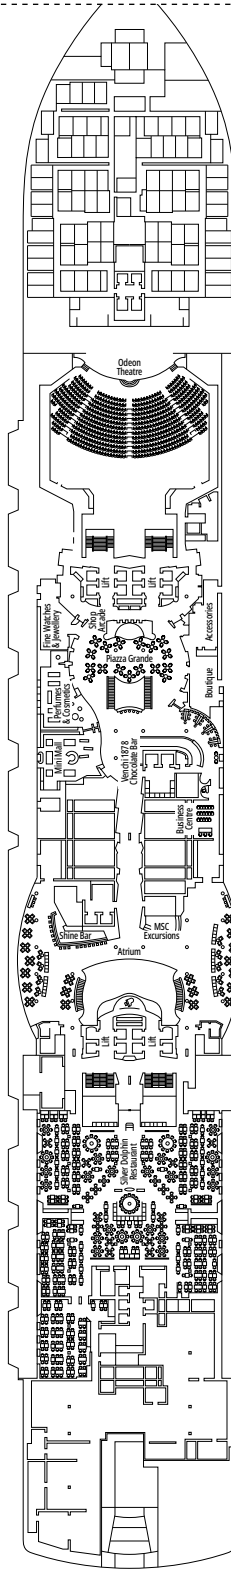

DECK 6
PACIFIC OCEAN