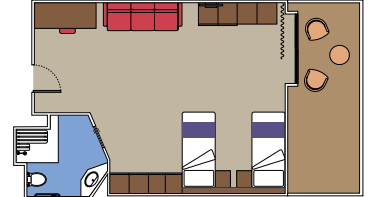

BALCONY

Available in:

- › **Deluxe Balcony (BR3)**
  cabin size ≈16m²; balcony size ≈5m²; deck 14
- › **Deluxe Balcony (BR1)**
  cabin size ≈25m²; balcony size ≈9m²; deck 10