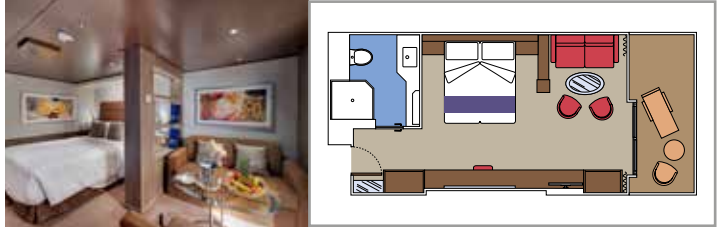

TOP SAIL LOUNGE

MSC YACHT CLUB POOL

INCLUDED FACILITIES

- Luxury Suites with premium interiors
- Spacious wardrobe
- Sitting area with sofa or separate living area
- Comfortable double bed or single beds (on request)
- Bathroom with shower and/or bathtub, vanity area with hairdryer
- Interactive TV, telephone, safe, minibar and air conditioning
- Wifi connection included

MSC YACHT CLUB ROYAL SUITE YC3

 ≈62
  ≈33
  16
  4

- › Balcony with private whirlpool bath and dining table
- › Separate living area and dining room
- › Walk-in wardrobe

MSC YACHT CLUB DELUXE SUITE YC1

 ≈25
  ≈8
  16-18
  5

- › Sitting area with sofa
- › Spacious wardrobe

MSC YACHT CLUB INTERIOR SUITE YIN

 ≈21
  16-18
  2

- › Spacious wardrobe

The images are representative only. Size, layout and furniture may vary (within the same cabin category).

 Cabin size (m²)

 Balcony size (m²)

 Deck location

 Accommodating up to

SUITE AUREA

INCLUDED FACILITIES

- Some suites have balcony with private whirlpool
- Sitting area with sofa
- Spacious wardrobe
- Comfortable double bed or single beds (on request)
- Bathroom with shower or bathtub, vanity area with hairdryer
- Interactive TV, telephone, safe, minibar and air conditioning
- Wifi connection available (for a fee)