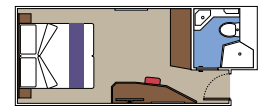

INTERIOR

Available in:

- › **Deluxe Interior (IR2)**
  cabin size ≈16-21m²; deck 11-15
- › **Deluxe Interior (IR1)**
  cabin size ≈14-21m²; deck 5-10

Some cabins for guests with disabilities or reduced mobility have twin beds that can't be converted into double beds. The images are representative only; the size, layout and furniture may vary (within the same cabin category).

FACILITIES FOR GUESTS WITH DISABILITIES OR REDUCED MOBILITY

Cabin door width	90 cm
Bathroom door width	88 cm
Size of cabin (floor space)	from 14 to ≈ 33 m²
Size of bathroom	4 m², except cabins 9093 (2 m²) and 14233 (3 m²)
Is there a fold-down seat in the shower?	Yes
Height of seat from the floor	44 cm
Does the WC seat have grab rails?	Yes
Are wheelchairs available on board?	In limited numbers*
Are all decks/public areas accessible?	Yes
Are all lifeboats wheelchair-accessible?	No**
Do the lifts have deck indicators?	Visual - Audio & Braille; Braille on hand rails at stair landings, cabin doors, and directional signs
Can severely visually impaired/blind guests be catered for on the cruise?	Only with full-time carer
Pool lift	Yes

* Only for embarkation, disembarkation and emergencies.

** In the event of an emergency, dedicated personnel will help guests with disabilities or reduced mobility to board lifeboats.