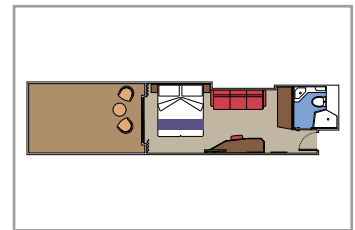

PREMIUM SUITE AUREA WITH TERRACE

SLT

 ≈28
  ≈38
  9
  4

- > Sitting area with sofa
- > Spacious wardrobe

PREMIUM SUITE AUREA

SL1

 ≈26-32
  ≈9-14
  9-15
  4

- > Sitting area with sofa
- > Spacious wardrobe

DELUXE SUITE AUREA

SR1

 ≈20
  ≈8

- > Sitting area with sofa
- > Deck 9-15
- > Accommodating up to 4 people

JUNIOR SUITE AUREA

SM

 ≈17
  ≈16

- > Sitting area with sofa
- > Deck 9
- > Accommodating up to 4 people

The images are representative only. Size, layout and furniture may vary (within the same cabin category).

 Cabin size (m²)

 Balcony size (m²)

 Deck location

 Accommodating up to

BALCONY

INCLUDED FACILITIES

- Balcony*
- Sitting area with sofa
- Comfortable double bed or single beds (on request)
- Bathroom with shower, vanity area with hairdryer
- Interactive TV, telephone, safe, minibar and air conditioning
- Wifi connection available (for a fee)