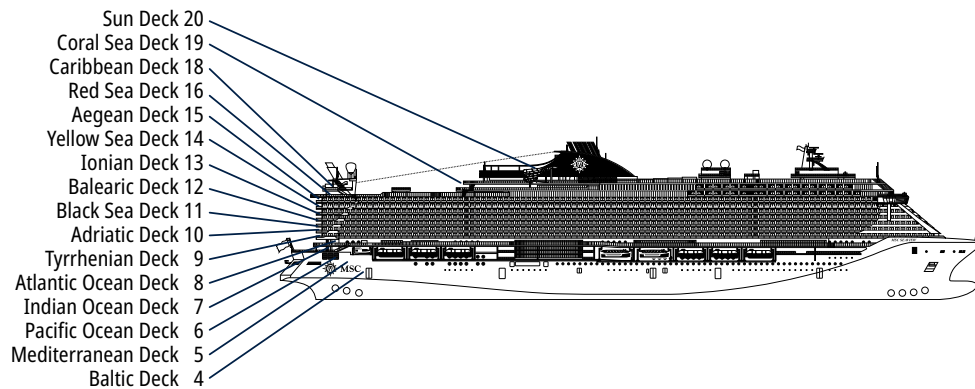

MSC SEAVIEW

TECHNICAL SHEET

TECHNICAL CHARACTERISTICS OF THE SHIP

PANORAMA POOL

TECHNICAL CHARACTERISTICS OF THE SHIP

GROSS TONNAGE	153.516
LENGTH / BEAM / HEIGHT	323 m / 41 m / 74,8 m
SURFACE AREA	450.000 m ² , incl. 43.500 m ² public areas
PUBLIC AREA RATIO	10,5 m ² per passenger
DECKS	20, included 15 for guests
LIFTS	33, included 19 for guests (incl. 2 panoramic)
VOLTAGE (IN CABIN)	110/220 volts
MAXIMUM SPEED	22,98 knots
STABILIZERS	Stabilised with 2 fins
NUMBER OF PASSENGERS	5.329
NUMBER OF CABINS	2.066, included 52 for guests with disabilities or reduced mobility
CREW MEMBERS	Approx. 1.413
POOLS	4, included 1 with sliding roof and 1 for the MSC Yacht Club
WHIRLPOOLS	13 whirlpool baths included 2 for the MSC Yacht Club; 28 Suites and 2 Royal Suites with private whirlpool bath
ENVIRONMENTAL TECHNOLOGY	AWT-Advanced Water Treatment, Energy Saving & Monitoring System, scrubber and exhaust gas treatment, Led Light technology