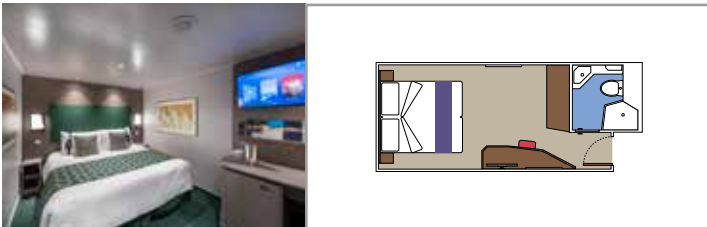

DELUXE INTERIOR

IR1

≈14
5-10
4

› Low deck location

The images are representative only. Size, layout and furniture may vary (within the same cabin category).

Cabin size (m²)

Balcony size (m²)

Deck location

Accommodating up to