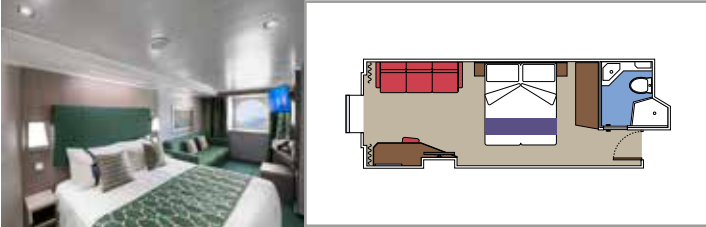

OCEAN VIEW

INCLUDED FACILITIES

- Window with sea view
- Comfortable double bed or single beds (on request)
- Bathroom with shower, vanity area with hairdryer
- Interactive TV, telephone, safe, minibar and air conditioning
- Wifi connection available (for a fee)

DELUXE OCEAN VIEW

OR1

≈17 5 4

› Low deck location

The images are representative only. Size, layout and furniture may vary (within the same cabin category).

Cabin size (m²)

Balcony size (m²)

Deck location

Accommodating up to