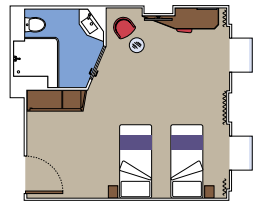

OCEAN VIEW

Available in:

- › **Deluxe Ocean View (OR1)**
  cabin size ≈26m²; deck 5