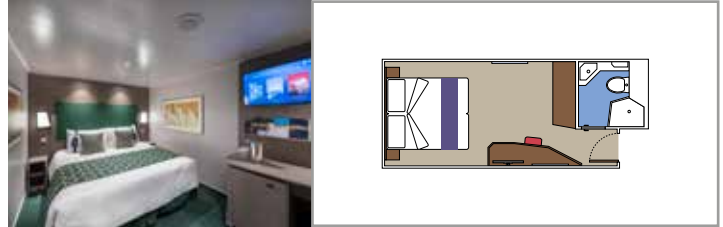

DELUXE INTERIOR

IR2

≈14
11-15
4

› Medium deck location