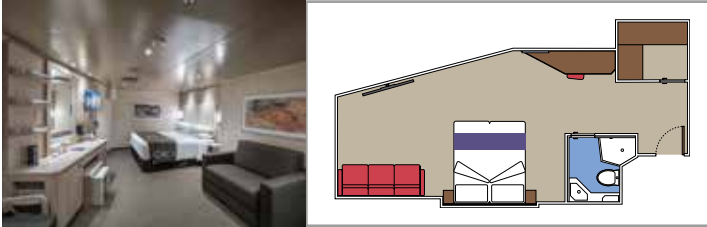

INTERIOR

INCLUDED FACILITIES

Comfortable double bed or single beds (on request)*

Bathroom with shower, vanity area with hairdryer

Interactive TV, telephone, safe, minibar and air conditioning

Wifi connection available (for a fee)

* Some cabins for guests with disabilities or reduced mobility have twin beds that can't be converted into double beds.

PREMIUM INTERIOR

IL1

≈28
10
5

› Low deck location