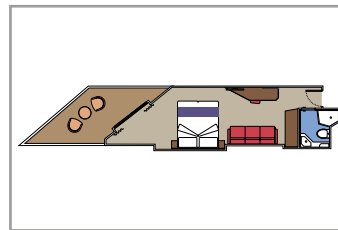

GRAND SUITE AUREA

SX

 ≈35-49
  ≈10-21
  9-13
  4

- > Sitting area with sofa or separate living area
- > Walk-in wardrobe

PREMIUM SUITE AUREA WITH WHIRLPOOL

SLW

 ≈28
  ≈7
  9-15
  5

- > Large balcony with its own private whirlpool bath
- > Sitting area with sofa
- > Spacious wardrobe

PREMIUM SUITE AUREA WITH TERRACE

SLT

 ≈28
  ≈38
  9
  4

- > Sitting area with sofa
- > Spacious wardrobe

PREMIUM SUITE AUREA

SL1

 ≈26-32
  ≈9-14
  9-15
  4

- > Sitting area with sofa
- > Spacious wardrobe

DELUXE SUITE AUREA

SR1

 ≈20
  ≈8

- > Sitting area with sofa
- > Deck 9-15
- > Accommodating up to 4 people

JUNIOR SUITE AUREA

SM

 ≈17
  ≈16

- > Sitting area with sofa
- > Deck 9
- > Accommodating up to 4 people