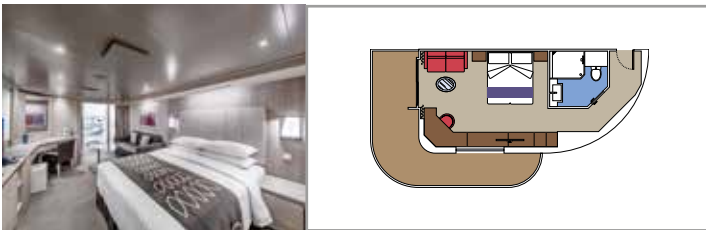

 Cabin size (m²)

 Balcony size (m²)

 Deck location

 Accommodating up to

SUITE AUREA

INCLUDED FACILITIES

- Some suites have balcony with private whirlpool
- Sitting area with sofa
- Spacious wardrobe
- Comfortable double bed or single beds (on request)
- Bathroom with shower or bathtub, vanity area with hairdryer
- Interactive TV, telephone, safe, minibar and air conditioning
- Wifi connection available (for a fee)

GRAND SUITE AUREA

SX

 ≈35-49
  ≈10-21
  9-13
  4

- > Sitting area with sofa or separate living area
- > Walk-in wardrobe

PREMIUM SUITE AUREA WITH WHIRLPOOL

SLW

 ≈28
  ≈7
  9-15
  5

- > Large balcony with its own private whirlpool bath
- > Sitting area with sofa
- > Spacious wardrobe

PREMIUM SUITE AUREA WITH TERRACE

SLT

 ≈28
  ≈38
  9
  4

- > Sitting area with sofa
- > Spacious wardrobe

PREMIUM SUITE AUREA

SL1

 ≈26-32
  ≈9-14
  9-15
  4

- > Sitting area with sofa
- > Spacious wardrobe

The images are representative only. Size, layout and furniture may vary (within the same cabin category).

 Cabin size (m²)

 Balcony size (m²)

 Deck location

 Accommodating up to

BALCONY

INCLUDED FACILITIES

- Balcony*
- Sitting area with sofa
- Comfortable double bed or single beds (on request)
- Bathroom with shower, vanity area with hairdryer
- Interactive TV, telephone, safe, minibar and air conditioning
- Wifi connection available (for a fee)