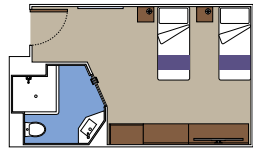

 Cabin size (m²)

 Balcony size (m²)

 Deck location

 Accommodating up to

SUITE AUREA

INCLUDED FACILITIES

- Some suites have balcony with private whirlpool
- Sitting area with sofa
- Spacious wardrobe
- Comfortable double bed or single beds (on request)
- Bathroom with shower or bathtub, vanity area with hairdryer
- Interactive TV, telephone, safe, minibar and air conditioning
- Wifi connection available (for a fee)

The images are representative only. Size, layout and furniture may vary (within the same cabin category).

 Cabin size (m²)

 Balcony size (m²)

 Deck location

 Accommodating up to

BALCONY

INCLUDED FACILITIES

- Balcony*
- Sitting area with sofa
- Comfortable double bed or single beds (on request)
- Bathroom with shower, vanity area with hairdryer
- Interactive TV, telephone, safe, minibar and air conditioning
- Wifi connection available (for a fee)

The images are representative only. Size, layout and furniture may vary (within the same cabin category).

 Cabin size (m²)

 Balcony size (m²)

 Deck location

 Accommodating up to

FACILITIES FOR GUESTS WITH DISABILITIES OR REDUCED MOBILITY

MSC YACHT CLUB INTERIOR SUITE FOR GUESTS WITH DISABILITIES OR REDUCED MOBILITY

MSC YACHT CLUB

Available in:

- › **MSC Yacht Club Deluxe Suite (YC1)**
cabin size ≈33m²; balcony size ≈25m²; deck 18
- › **MSC Yacht Club Interior Suite (YIN)**
cabin size ≈21m²; deck 16-18