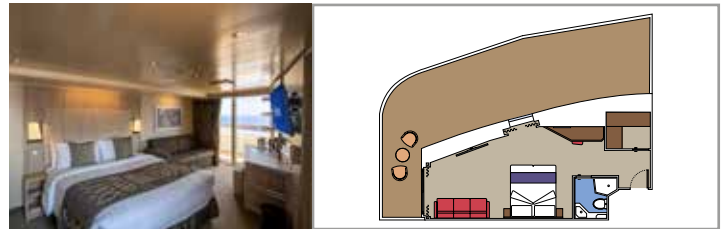

PREMIUM SUITE AUREA WITH TERRACE

SLT

≈28
≈38
9
4

- > Sitting area with sofa
- > Spacious wardrobe