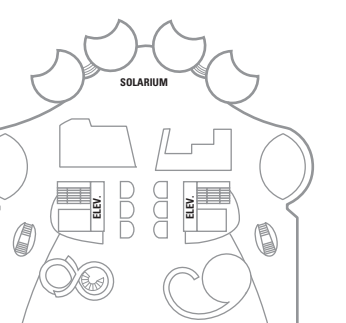

HD 2D	Ocean View Balcony Accessible - Two twin beds that convert to Royal King, sitting area with sofa, full bathroom and private balcony. Stateroom: 272 sq. ft. Balcony: 80 sq. ft.
HD 2D	Ocean View Balcony - Two twin beds that convert to Royal King, sitting area with sofa, full bathroom and private balcony. Stateroom: 182 sq. ft. Balcony: 50 sq. ft.
HD 2D	Boardwalk View Balcony - Two twin beds that convert to Royal King, boardwalk view balcony, sitting area, and a private bathroom. Stateroom: 182 sq. ft. Balcony: 52 sq. ft.
HD 2D	Boardwalk View Balcony Accessible - Two twin beds that convert to Royal King, boardwalk view balcony, sitting area, and a private bathroom. Stateroom: 274 sq. ft. Balcony: 73 sq. ft.
II 2I	Central Park View Balcony Accessible - Two twin beds that convert to Royal King. Central Park view balcony, sitting area, and a private bathroom. Stateroom: 274 sq. ft. Balcony: 86 sq. ft.
II 2I	Central Park View Balcony - Two twin beds that convert to Royal King, boardwalk view balcony, sitting area, and a private bathroom. Stateroom: 182 sq. ft. Balcony: 52 sq. ft.
OCEAN VIEW	
IK	Ultra Spacious Ocean View - Two twin beds that convert to Royal King. Sofa converts to double, two Pullman beds, private bathroom and sitting area. Stateroom: 271 sq. ft.
IN 2N	Ocean View Accessible - Two twin beds that convert to Royal King, private bathroom and sitting area. Stateroom: 264 sq. ft.
IN 2N	Ocean View - Two twin beds that convert to Royal King, private bathroom and sitting area. Stateroom: 179 sq. ft.
IO	Studio Ocean View - Full size bed and full bathroom. Single occupancy stateroom, no single supplement required. Can sleep up to 2. 96 sq. ft.
INTERIOR	
IR	Spacious Interior - Two twin beds that convert to Royal King. Sofa converts to double, two Pullman beds, private bathroom and sitting area. Stateroom: 260 sq. ft.
IS	Central Park View Interior - Two twin beds that convert to Royal King, boardwalk view, sitting area, and a private bathroom. Stateroom: 191 sq. ft.
IT	Promenade View Interior - Two twin beds that convert to Royal King, private bathroom and sitting area. Stateroom: 194 sq. ft.
IU	Interior with Virtual Balcony Accessible - A high-definition screen that spans nearly floor to ceiling, providing real-time views of the ocean and destinations. Two twin beds that convert to Royal King, private bathroom and sitting area with sofa. Staterooms: 258 sq. ft.
IU	Interior with Virtual Balcony - A high-definition screen that spans nearly floor to ceiling, providing real-time views of the ocean and destinations. Two twin beds that convert to Royal King, private bathroom and sitting area with sofa. Stateroom: 172 sq. ft.
IV 2V	Interior Accessible - Two twin beds that convert to Royal King, private bathroom and sitting area.
IV 2V	Interior - Two twin beds that convert to Royal King, private bathroom and sitting area. Stateroom: 149 sq. ft.
IW	Studio Interior - Full size bed and full bathroom. Enjoy Virtual Views of real-time scenery via your flat-screen television. Single occupancy stateroom, no single supplement required. Can sleep up to 1. Stateroom: 96 sq. ft.