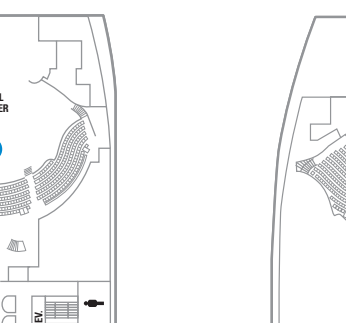

DECK 4

OCEAN VIEW: 2D
INTERIOR: 2W