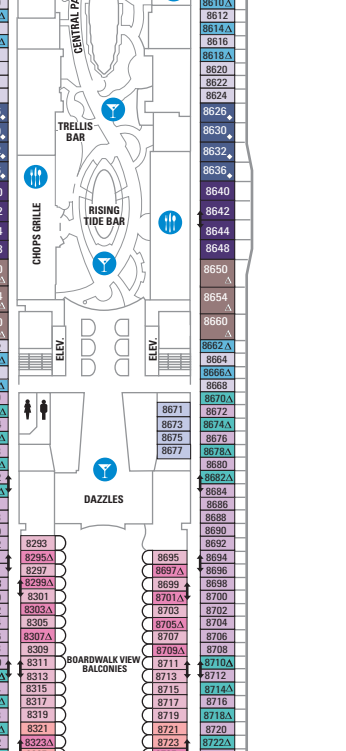

HD 2D	Ocean View Balcony Accessible - Two twin beds that convert to Royal King, sitting area with sofa, full bathroom and private balcony. Stateroom: 272 sq. ft. Balcony: 80 sq. ft.
HD 2D	Ocean View Balcony - Two twin beds that convert to Royal King, sitting area with sofa, full bathroom and private balcony. Stateroom: 182 sq. ft. Balcony: 50 sq. ft.
HD 2D	Boardwalk View Balcony - Two twin beds that convert to Royal King, boardwalk view balcony, sitting area, and a private bathroom. Stateroom: 182 sq. ft. Balcony: 52 sq. ft.
HD 2D	Boardwalk View Balcony Accessible - Two twin beds that convert to Royal King, boardwalk view balcony, sitting area, and a private bathroom. Stateroom: 274 sq. ft. Balcony: 73 sq. ft.
II 2I	Central Park View Balcony Accessible - Two twin beds that convert to Royal King. Central Park view balcony, sitting area, and a private bathroom. Stateroom: 274 sq. ft. Balcony: 86 sq. ft.
II 2I	Central Park View Balcony - Two twin beds that convert to Royal King, boardwalk view balcony, sitting area, and a private bathroom. Stateroom: 182 sq. ft. Balcony: 52 sq. ft.
OCEAN VIEW	
IK	Ultra Spacious Ocean View - Two twin beds that convert to Royal King. Sofa converts to double, two Pullman beds, private bathroom and sitting area. Stateroom: 271 sq. ft.
IN 2N	Ocean View Accessible - Two twin beds that convert to Royal King, private bathroom and sitting area. Stateroom: 264 sq. ft.
IN 2N	Ocean View - Two twin beds that convert to Royal King, private bathroom and sitting area. Stateroom: 179 sq. ft.
IO	Studio Ocean View - Full size bed and full bathroom. Single occupancy stateroom, no single supplement required. Can sleep up to 2. 96 sq. ft.
INTERIOR	
IR	Spacious Interior - Two twin beds that convert to Royal King. Sofa converts to double, two Pullman beds, private bathroom and sitting area. Stateroom: 260 sq. ft.
IS	Central Park View Interior - Two twin beds that convert to Royal King, boardwalk view, sitting area, and a private bathroom. Stateroom: 191 sq. ft.
IT	Promenade View Interior - Two twin beds that convert to Royal King, private bathroom and sitting area. Stateroom: 194 sq. ft.
IU	Interior with Virtual Balcony Accessible - A high-definition screen that spans nearly floor to ceiling, providing real-time views of the ocean and destinations. Two twin beds that convert to Royal King, private bathroom and sitting area with sofa. Staterooms: 258 sq. ft.
IU	Interior with Virtual Balcony - A high-definition screen that spans nearly floor to ceiling, providing real-time views of the ocean and destinations. Two twin beds that convert to Royal King, private bathroom and sitting area with sofa. Stateroom: 172 sq. ft.
IV 2V	Interior Accessible - Two twin beds that convert to Royal King, private bathroom and sitting area.
IV 2V	Interior - Two twin beds that convert to Royal King, private bathroom and sitting area. Stateroom: 149 sq. ft.
IW	Studio Interior - Full size bed and full bathroom. Enjoy Virtual Views of real-time scenery via your flat-screen television. Single occupancy stateroom, no single supplement required. Can sleep up to 1. Stateroom: 96 sq. ft.