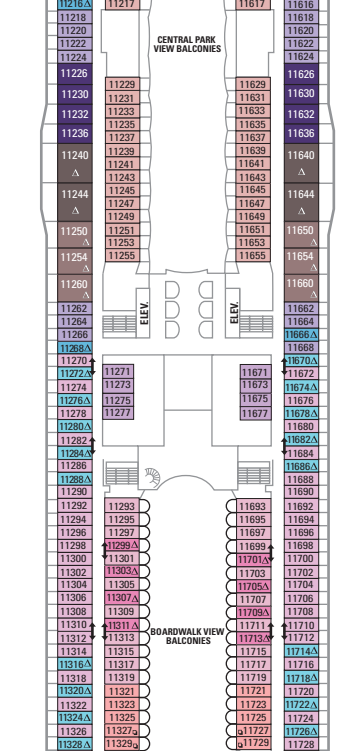

HD 2D	Ocean View Balcony Accessible - Two twin beds that convert to Royal King, sitting area with sofa, full bathroom and private balcony. Stateroom: 272 sq. ft. Balcony: 80 sq. ft.
HD 2D	Ocean View Balcony - Two twin beds that convert to Royal King, sitting area with sofa, full bathroom and private balcony. Stateroom: 182 sq. ft. Balcony: 50 sq. ft.
HD 2D	Boardwalk View Balcony - Two twin beds that convert to Royal King, boardwalk view balcony, sitting area, and a private bathroom. Stateroom: 182 sq. ft. Balcony: 52 sq. ft.
HD 2D	Boardwalk View Balcony Accessible - Two twin beds that convert to Royal King, boardwalk view balcony, sitting area, and a private bathroom. Stateroom: 274 sq. ft. Balcony: 73 sq. ft.
II 2I	Central Park View Balcony Accessible - Two twin beds that convert to Royal King. Central Park view balcony, sitting area, and a private bathroom. Stateroom: 274 sq. ft. Balcony: 86 sq. ft.
II 2I	Central Park View Balcony - Two twin beds that convert to Royal King, boardwalk view balcony, sitting area, and a private bathroom. Stateroom: 182 sq. ft. Balcony: 52 sq. ft.
OCEAN VIEW	
IK	Ultra Spacious Ocean View - Two twin beds that convert to Royal King. Sofa converts to double, two Pullman beds, private bathroom and sitting area. Stateroom: 271 sq. ft.
IN 2N	Ocean View Accessible - Two twin beds that convert to Royal King, private bathroom and sitting area. Stateroom: 264 sq. ft.
IN 2N	Ocean View - Two twin beds that convert to Royal King, private bathroom and sitting area. Stateroom: 179 sq. ft.
IO	Studio Ocean View - Full size bed and full bathroom. Single occupancy stateroom, no single supplement required. Can sleep up to 2. 96 sq. ft.
INTERIOR	
IR	Spacious Interior - Two twin beds that convert to Royal King. Sofa converts to double, two Pullman beds, private bathroom and sitting area. Stateroom: 260 sq. ft.
IS	Central Park View Interior - Two twin beds that convert to Royal King, boardwalk view, sitting area, and a private bathroom. Stateroom: 191 sq. ft.
IT	Promenade View Interior - Two twin beds that convert to Royal King, private bathroom and sitting area. Stateroom: 194 sq. ft.
IU	Interior with Virtual Balcony Accessible - A high-definition screen that spans nearly floor to ceiling, providing real-time views of the ocean and destinations. Two twin beds that convert to Royal King, private bathroom and sitting area with sofa. Staterooms: 258 sq. ft.
IU	Interior with Virtual Balcony - A high-definition screen that spans nearly floor to ceiling, providing real-time views of the ocean and destinations. Two twin beds that convert to Royal King, private bathroom and sitting area with sofa. Stateroom: 172 sq. ft.
IV 2V	Interior Accessible - Two twin beds that convert to Royal King, private bathroom and sitting area.
IV 2V	Interior - Two twin beds that convert to Royal King, private bathroom and sitting area. Stateroom: 149 sq. ft.
IW	Studio Interior - Full size bed and full bathroom. Enjoy Virtual Views of real-time scenery via your flat-screen television. Single occupancy stateroom, no single supplement required. Can sleep up to 1. Stateroom: 96 sq. ft.