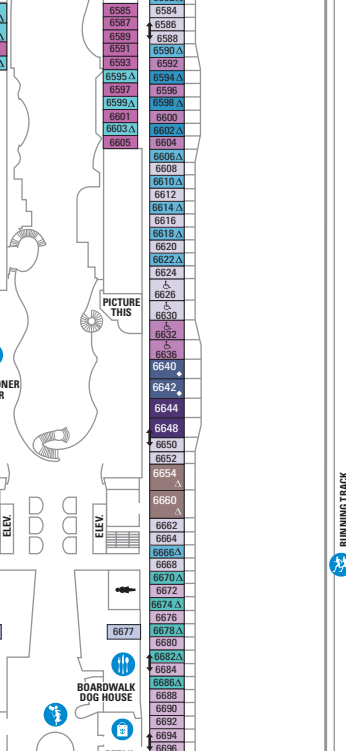

HD 2D	Ocean View Balcony Accessible - Two twin beds that convert to Royal King, sitting area with sofa, full bathroom and private balcony. Stateroom: 272 sq. ft. Balcony: 80 sq. ft.
HD 2D	Ocean View Balcony - Two twin beds that convert to Royal King, sitting area with sofa, full bathroom and private balcony. Stateroom: 182 sq. ft. Balcony: 50 sq. ft.
HD 2D	Boardwalk View Balcony - Two twin beds that convert to Royal King, boardwalk view balcony, sitting area, and a private bathroom. Stateroom: 182 sq. ft. Balcony: 52 sq. ft.
HD 2D	Boardwalk View Balcony Accessible - Two twin beds that convert to Royal King, boardwalk view balcony, sitting area, and a private bathroom. Stateroom: 274 sq. ft. Balcony: 73 sq. ft.
II 2I	Central Park View Balcony Accessible - Two twin beds that convert to Royal King. Central Park view balcony, sitting area, and a private bathroom. Stateroom: 274 sq. ft. Balcony: 86 sq. ft.
II 2I	Central Park View Balcony - Two twin beds that convert to Royal King, boardwalk view balcony, sitting area, and a private bathroom. Stateroom: 182 sq. ft. Balcony: 52 sq. ft.
OCEAN VIEW	
IK	Ultra Spacious Ocean View - Two twin beds that convert to Royal King. Sofa converts to double, two Pullman beds, private bathroom and sitting area. Stateroom: 271 sq. ft.
IN 2N	Ocean View Accessible - Two twin beds that convert to Royal King, private bathroom and sitting area. Stateroom: 264 sq. ft.
IN 2N	Ocean View - Two twin beds that convert to Royal King, private bathroom and sitting area. Stateroom: 179 sq. ft.
IO	Studio Ocean View - Full size bed and full bathroom. Single occupancy stateroom, no single supplement required. Can sleep up to 2. 96 sq. ft.
INTERIOR	
IR	Spacious Interior - Two twin beds that convert to Royal King. Sofa converts to double, two Pullman beds, private bathroom and sitting area. Stateroom: 260 sq. ft.
IS	Central Park View Interior - Two twin beds that convert to Royal King, boardwalk view, sitting area, and a private bathroom. Stateroom: 191 sq. ft.
IT	Promenade View Interior - Two twin beds that convert to Royal King, private bathroom and sitting area. Stateroom: 194 sq. ft.
IU	Interior with Virtual Balcony Accessible - A high-definition screen that spans nearly floor to ceiling, providing real-time views of the ocean and destinations. Two twin beds that convert to Royal King, private bathroom and sitting area with sofa. Staterooms: 258 sq. ft.
IU	Interior with Virtual Balcony - A high-definition screen that spans nearly floor to ceiling, providing real-time views of the ocean and destinations. Two twin beds that convert to Royal King, private bathroom and sitting area with sofa. Stateroom: 172 sq. ft.
IV 2V	Interior Accessible - Two twin beds that convert to Royal King, private bathroom and sitting area.
IV 2V	Interior - Two twin beds that convert to Royal King, private bathroom and sitting area. Stateroom: 149 sq. ft.
IW	Studio Interior - Full size bed and full bathroom. Enjoy Virtual Views of real-time scenery via your flat-screen television. Single occupancy stateroom, no single supplement required. Can sleep up to 1. Stateroom: 96 sq. ft.