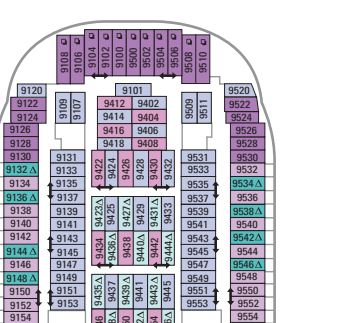

HD 2D	Ocean View Balcony Accessible - Two twin beds that convert to Royal King, sitting area with sofa, full bathroom and private balcony. Stateroom: 272 sq. ft. Balcony: 80 sq. ft.
HD 2D	Ocean View Balcony - Two twin beds that convert to Royal King, sitting area with sofa, full bathroom and private balcony. Stateroom: 182 sq. ft. Balcony: 50 sq. ft.
HD 2D	Boardwalk View Balcony - Two twin beds that convert to Royal King, boardwalk view balcony, sitting area, and a private bathroom. Stateroom: 182 sq. ft. Balcony: 52 sq. ft.
HD 2D	Boardwalk View Balcony Accessible - Two twin beds that convert to Royal King, boardwalk view balcony, sitting area, and a private bathroom. Stateroom: 274 sq. ft. Balcony: 73 sq. ft.
II 2I	Central Park View Balcony Accessible - Two twin beds that convert to Royal King. Central Park view balcony, sitting area, and a private bathroom. Stateroom: 274 sq. ft. Balcony: 86 sq. ft.
II 2I	Central Park View Balcony - Two twin beds that convert to Royal King, boardwalk view balcony, sitting area, and a private bathroom. Stateroom: 182 sq. ft. Balcony: 52 sq. ft.
OCEAN VIEW	
IK	Ultra Spacious Ocean View - Two twin beds that convert to Royal King. Sofa converts to double, two Pullman beds, private bathroom and sitting area. Stateroom: 271 sq. ft.
IN 2N	Ocean View Accessible - Two twin beds that convert to Royal King, private bathroom and sitting area. Stateroom: 264 sq. ft.
IN 2N	Ocean View - Two twin beds that convert to Royal King, private bathroom and sitting area. Stateroom: 179 sq. ft.
IO	Studio Ocean View - Full size bed and full bathroom. Single occupancy stateroom, no single supplement required. Can sleep up to 2. 96 sq. ft.
INTERIOR	
IR	Spacious Interior - Two twin beds that convert to Royal King. Sofa converts to double, two Pullman beds, private bathroom and sitting area. Stateroom: 260 sq. ft.
IS	Central Park View Interior - Two twin beds that convert to Royal King, boardwalk view, sitting area, and a private bathroom. Stateroom: 191 sq. ft.
IT	Promenade View Interior - Two twin beds that convert to Royal King, private bathroom and sitting area. Stateroom: 194 sq. ft.
IU	Interior with Virtual Balcony Accessible - A high-definition screen that spans nearly floor to ceiling, providing real-time views of the ocean and destinations. Two twin beds that convert to Royal King, private bathroom and sitting area with sofa. Staterooms: 258 sq. ft.
IU	Interior with Virtual Balcony - A high-definition screen that spans nearly floor to ceiling, providing real-time views of the ocean and destinations. Two twin beds that convert to Royal King, private bathroom and sitting area with sofa. Stateroom: 172 sq. ft.
IV 2V	Interior Accessible - Two twin beds that convert to Royal King, private bathroom and sitting area.
IV 2V	Interior - Two twin beds that convert to Royal King, private bathroom and sitting area. Stateroom: 149 sq. ft.
IW	Studio Interior - Full size bed and full bathroom. Enjoy Virtual Views of real-time scenery via your flat-screen television. Single occupancy stateroom, no single supplement required. Can sleep up to 1. Stateroom: 96 sq. ft.