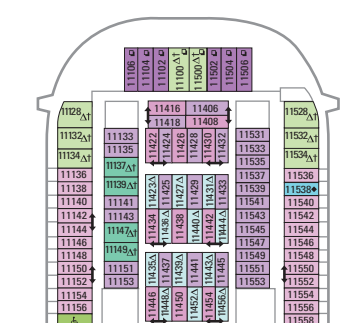

HD 2D	Ocean View Balcony Accessible - Two twin beds that convert to Royal King, sitting area with sofa, full bathroom and private balcony. Stateroom: 272 sq. ft. Balcony: 80 sq. ft.
HD 2D	Ocean View Balcony - Two twin beds that convert to Royal King, sitting area with sofa, full bathroom and private balcony. Stateroom: 182 sq. ft. Balcony: 50 sq. ft.
HD 2D	Boardwalk View Balcony - Two twin beds that convert to Royal King, boardwalk view balcony, sitting area, and a private bathroom. Stateroom: 182 sq. ft. Balcony: 52 sq. ft.
HD 2D	Boardwalk View Balcony Accessible - Two twin beds that convert to Royal King, boardwalk view balcony, sitting area, and a private bathroom. Stateroom: 274 sq. ft. Balcony: 73 sq. ft.
II 2I	Central Park View Balcony Accessible - Two twin beds that convert to Royal King. Central Park view balcony, sitting area, and a private bathroom. Stateroom: 274 sq. ft. Balcony: 86 sq. ft.
II 2I	Central Park View Balcony - Two twin beds that convert to Royal King, boardwalk view balcony, sitting area, and a private bathroom. Stateroom: 182 sq. ft. Balcony: 52 sq. ft.
OCEAN VIEW	
IK	Ultra Spacious Ocean View - Two twin beds that convert to Royal King. Sofa converts to double, two Pullman beds, private bathroom and sitting area. Stateroom: 271 sq. ft.
IN 2N	Ocean View Accessible - Two twin beds that convert to Royal King, private bathroom and sitting area. Stateroom: 264 sq. ft.
IN 2N	Ocean View - Two twin beds that convert to Royal King, private bathroom and sitting area. Stateroom: 179 sq. ft.
IO	Studio Ocean View - Full size bed and full bathroom. Single occupancy stateroom, no single supplement required. Can sleep up to 2. 96 sq. ft.
INTERIOR	
IR	Spacious Interior - Two twin beds that convert to Royal King. Sofa converts to double, two Pullman beds, private bathroom and sitting area. Stateroom: 260 sq. ft.
IS	Central Park View Interior - Two twin beds that convert to Royal King, boardwalk view, sitting area, and a private bathroom. Stateroom: 191 sq. ft.
IT	Promenade View Interior - Two twin beds that convert to Royal King, private bathroom and sitting area. Stateroom: 194 sq. ft.
IU	Interior with Virtual Balcony Accessible - A high-definition screen that spans nearly floor to ceiling, providing real-time views of the ocean and destinations. Two twin beds that convert to Royal King, private bathroom and sitting area with sofa. Staterooms: 258 sq. ft.
IU	Interior with Virtual Balcony - A high-definition screen that spans nearly floor to ceiling, providing real-time views of the ocean and destinations. Two twin beds that convert to Royal King, private bathroom and sitting area with sofa. Stateroom: 172 sq. ft.
IV 2V	Interior Accessible - Two twin beds that convert to Royal King, private bathroom and sitting area.
IV 2V	Interior - Two twin beds that convert to Royal King, private bathroom and sitting area. Stateroom: 149 sq. ft.
IW	Studio Interior - Full size bed and full bathroom. Enjoy Virtual Views of real-time scenery via your flat-screen television. Single occupancy stateroom, no single supplement required. Can sleep up to 1. Stateroom: 96 sq. ft.