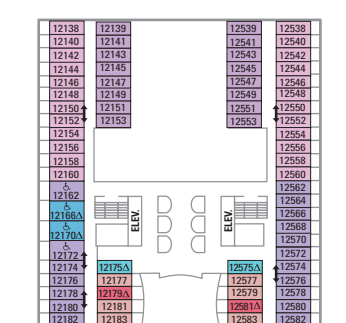

HD 2D	Ocean View Balcony Accessible - Two twin beds that convert to Royal King, sitting area with sofa, full bathroom and private balcony. Stateroom: 272 sq. ft. Balcony: 80 sq. ft.
HD 2D	Ocean View Balcony - Two twin beds that convert to Royal King, sitting area with sofa, full bathroom and private balcony. Stateroom: 182 sq. ft. Balcony: 50 sq. ft.
HD 2D	Boardwalk View Balcony - Two twin beds that convert to Royal King, boardwalk view balcony, sitting area, and a private bathroom. Stateroom: 182 sq. ft. Balcony: 52 sq. ft.
HD 2D	Boardwalk View Balcony Accessible - Two twin beds that convert to Royal King, boardwalk view balcony, sitting area, and a private bathroom. Stateroom: 274 sq. ft. Balcony: 73 sq. ft.
II 2I	Central Park View Balcony Accessible - Two twin beds that convert to Royal King. Central Park view balcony, sitting area, and a private bathroom. Stateroom: 274 sq. ft. Balcony: 86 sq. ft.
II 2I	Central Park View Balcony - Two twin beds that convert to Royal King, boardwalk view balcony, sitting area, and a private bathroom. Stateroom: 182 sq. ft. Balcony: 52 sq. ft.
OCEAN VIEW	
IK	Ultra Spacious Ocean View - Two twin beds that convert to Royal King. Sofa converts to double, two Pullman beds, private bathroom and sitting area. Stateroom: 271 sq. ft.
IN 2N	Ocean View Accessible - Two twin beds that convert to Royal King, private bathroom and sitting area. Stateroom: 264 sq. ft.
IN 2N	Ocean View - Two twin beds that convert to Royal King, private bathroom and sitting area. Stateroom: 179 sq. ft.
IO	Studio Ocean View - Full size bed and full bathroom. Single occupancy stateroom, no single supplement required. Can sleep up to 2. 96 sq. ft.
INTERIOR	
IR	Spacious Interior - Two twin beds that convert to Royal King. Sofa converts to double, two Pullman beds, private bathroom and sitting area. Stateroom: 260 sq. ft.
IS	Central Park View Interior - Two twin beds that convert to Royal King, boardwalk view, sitting area, and a private bathroom. Stateroom: 191 sq. ft.
IT	Promenade View Interior - Two twin beds that convert to Royal King, private bathroom and sitting area. Stateroom: 194 sq. ft.
IU	Interior with Virtual Balcony Accessible - A high-definition screen that spans nearly floor to ceiling, providing real-time views of the ocean and destinations. Two twin beds that convert to Royal King, private bathroom and sitting area with sofa. Staterooms: 258 sq. ft.
IU	Interior with Virtual Balcony - A high-definition screen that spans nearly floor to ceiling, providing real-time views of the ocean and destinations. Two twin beds that convert to Royal King, private bathroom and sitting area with sofa. Stateroom: 172 sq. ft.
IV 2V	Interior Accessible - Two twin beds that convert to Royal King, private bathroom and sitting area.
IV 2V	Interior - Two twin beds that convert to Royal King, private bathroom and sitting area. Stateroom: 149 sq. ft.
IW	Studio Interior - Full size bed and full bathroom. Enjoy Virtual Views of real-time scenery via your flat-screen television. Single occupancy stateroom, no single supplement required. Can sleep up to 1. Stateroom: 96 sq. ft.