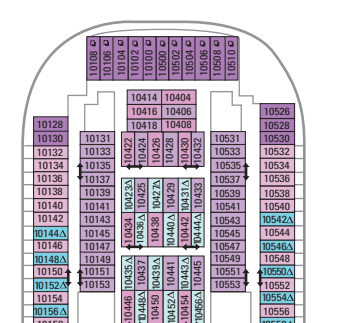

HD 2D	Ocean View Balcony Accessible - Two twin beds that convert to Royal King, sitting area with sofa, full bathroom and private balcony. Stateroom: 272 sq. ft. Balcony: 80 sq. ft.
HD 2D	Ocean View Balcony - Two twin beds that convert to Royal King, sitting area with sofa, full bathroom and private balcony. Stateroom: 182 sq. ft. Balcony: 50 sq. ft.
HD 2D	Boardwalk View Balcony - Two twin beds that convert to Royal King, boardwalk view balcony, sitting area, and a private bathroom. Stateroom: 182 sq. ft. Balcony: 52 sq. ft.
HD 2D	Boardwalk View Balcony Accessible - Two twin beds that convert to Royal King, boardwalk view balcony, sitting area, and a private bathroom. Stateroom: 274 sq. ft. Balcony: 73 sq. ft.
II 2I	Central Park View Balcony Accessible - Two twin beds that convert to Royal King. Central Park view balcony, sitting area, and a private bathroom. Stateroom: 274 sq. ft. Balcony: 86 sq. ft.
II 2I	Central Park View Balcony - Two twin beds that convert to Royal King, boardwalk view balcony, sitting area, and a private bathroom. Stateroom: 182 sq. ft. Balcony: 52 sq. ft.
OCEAN VIEW	
IK	Ultra Spacious Ocean View - Two twin beds that convert to Royal King. Sofa converts to double, two Pullman beds, private bathroom and sitting area. Stateroom: 271 sq. ft.
IN 2N	Ocean View Accessible - Two twin beds that convert to Royal King, private bathroom and sitting area. Stateroom: 264 sq. ft.
IN 2N	Ocean View - Two twin beds that convert to Royal King, private bathroom and sitting area. Stateroom: 179 sq. ft.
IO	Studio Ocean View - Full size bed and full bathroom. Single occupancy stateroom, no single supplement required. Can sleep up to 2. 96 sq. ft.
INTERIOR	
IR	Spacious Interior - Two twin beds that convert to Royal King. Sofa converts to double, two Pullman beds, private bathroom and sitting area. Stateroom: 260 sq. ft.
IS	Central Park View Interior - Two twin beds that convert to Royal King, boardwalk view, sitting area, and a private bathroom. Stateroom: 191 sq. ft.
IT	Promenade View Interior - Two twin beds that convert to Royal King, private bathroom and sitting area. Stateroom: 194 sq. ft.
IU	Interior with Virtual Balcony Accessible - A high-definition screen that spans nearly floor to ceiling, providing real-time views of the ocean and destinations. Two twin beds that convert to Royal King, private bathroom and sitting area with sofa. Staterooms: 258 sq. ft.
IU	Interior with Virtual Balcony - A high-definition screen that spans nearly floor to ceiling, providing real-time views of the ocean and destinations. Two twin beds that convert to Royal King, private bathroom and sitting area with sofa. Stateroom: 172 sq. ft.
IV 2V	Interior Accessible - Two twin beds that convert to Royal King, private bathroom and sitting area.
IV 2V	Interior - Two twin beds that convert to Royal King, private bathroom and sitting area. Stateroom: 149 sq. ft.
IW	Studio Interior - Full size bed and full bathroom. Enjoy Virtual Views of real-time scenery via your flat-screen television. Single occupancy stateroom, no single supplement required. Can sleep up to 1. Stateroom: 96 sq. ft.