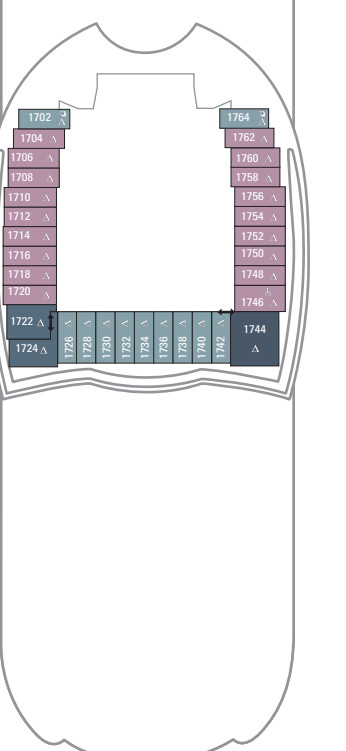

DECK 18

SUITE: RL TL LI L2