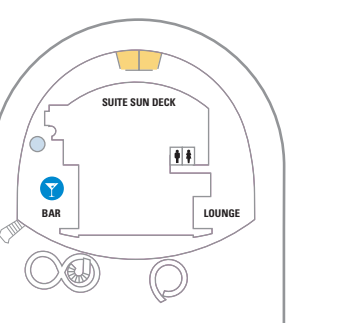

DECK 17

SUITE: RL TL LI L2