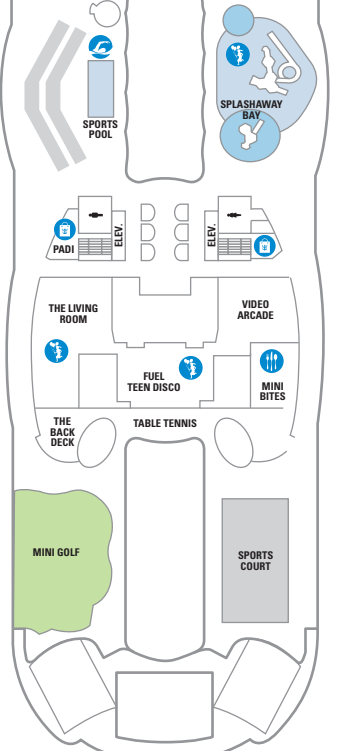

HD 2D	Ocean View Balcony Accessible - Two twin beds that convert to Royal King, sitting area with sofa, full bathroom and private balcony. Stateroom: 272 sq. ft. Balcony: 80 sq. ft.
HD 2D	Ocean View Balcony - Two twin beds that convert to Royal King, sitting area with sofa, full bathroom and private balcony. Stateroom: 182 sq. ft. Balcony: 50 sq. ft.
HD 2D	Boardwalk View Balcony - Two twin beds that convert to Royal King, boardwalk view balcony, sitting area, and a private bathroom. Stateroom: 182 sq. ft. Balcony: 52 sq. ft.
HD 2D	Boardwalk View Balcony Accessible - Two twin beds that convert to Royal King, boardwalk view balcony, sitting area, and a private bathroom. Stateroom: 274 sq. ft. Balcony: 73 sq. ft.
II 2I	Central Park View Balcony Accessible - Two twin beds that convert to Royal King. Central Park view balcony, sitting area, and a private bathroom. Stateroom: 274 sq. ft. Balcony: 86 sq. ft.
II 2I	Central Park View Balcony - Two twin beds that convert to Royal King, boardwalk view balcony, sitting area, and a private bathroom. Stateroom: 182 sq. ft. Balcony: 52 sq. ft.
OCEAN VIEW	
IK	Ultra Spacious Ocean View - Two twin beds that convert to Royal King. Sofa converts to double, two Pullman beds, private bathroom and sitting area. Stateroom: 271 sq. ft.
IN 2N	Ocean View Accessible - Two twin beds that convert to Royal King, private bathroom and sitting area. Stateroom: 264 sq. ft.
IN 2N	Ocean View - Two twin beds that convert to Royal King, private bathroom and sitting area. Stateroom: 179 sq. ft.
IO	Studio Ocean View - Full size bed and full bathroom. Single occupancy stateroom, no single supplement required. Can sleep up to 2. 96 sq. ft.
INTERIOR	
IR	Spacious Interior - Two twin beds that convert to Royal King. Sofa converts to double, two Pullman beds, private bathroom and sitting area. Stateroom: 260 sq. ft.
IS	Central Park View Interior - Two twin beds that convert to Royal King, boardwalk view, sitting area, and a private bathroom. Stateroom: 191 sq. ft.
IT	Promenade View Interior - Two twin beds that convert to Royal King, private bathroom and sitting area. Stateroom: 194 sq. ft.
IU	Interior with Virtual Balcony Accessible - A high-definition screen that spans nearly floor to ceiling, providing real-time views of the ocean and destinations. Two twin beds that convert to Royal King, private bathroom and sitting area with sofa. Staterooms: 258 sq. ft.
IU	Interior with Virtual Balcony - A high-definition screen that spans nearly floor to ceiling, providing real-time views of the ocean and destinations. Two twin beds that convert to Royal King, private bathroom and sitting area with sofa. Stateroom: 172 sq. ft.
IV 2V	Interior Accessible - Two twin beds that convert to Royal King, private bathroom and sitting area.
IV 2V	Interior - Two twin beds that convert to Royal King, private bathroom and sitting area. Stateroom: 149 sq. ft.
IW	Studio Interior - Full size bed and full bathroom. Enjoy Virtual Views of real-time scenery via your flat-screen television. Single occupancy stateroom, no single supplement required. Can sleep up to 1. Stateroom: 96 sq. ft.