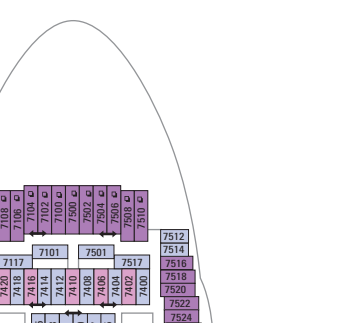

HD 2D	Ocean View Balcony Accessible - Two twin beds that convert to Royal King, sitting area with sofa, full bathroom and private balcony. Stateroom: 272 sq. ft. Balcony: 80 sq. ft.
HD 2D	Ocean View Balcony - Two twin beds that convert to Royal King, sitting area with sofa, full bathroom and private balcony. Stateroom: 182 sq. ft. Balcony: 50 sq. ft.
HD 2D	Boardwalk View Balcony - Two twin beds that convert to Royal King, boardwalk view balcony, sitting area, and a private bathroom. Stateroom: 182 sq. ft. Balcony: 52 sq. ft.
HD 2D	Boardwalk View Balcony Accessible - Two twin beds that convert to Royal King, boardwalk view balcony, sitting area, and a private bathroom. Stateroom: 274 sq. ft. Balcony: 73 sq. ft.
II 2I	Central Park View Balcony Accessible - Two twin beds that convert to Royal King. Central Park view balcony, sitting area, and a private bathroom. Stateroom: 274 sq. ft. Balcony: 86 sq. ft.
II 2I	Central Park View Balcony - Two twin beds that convert to Royal King, boardwalk view balcony, sitting area, and a private bathroom. Stateroom: 182 sq. ft. Balcony: 52 sq. ft.
OCEAN VIEW	
IK	Ultra Spacious Ocean View - Two twin beds that convert to Royal King. Sofa converts to double, two Pullman beds, private bathroom and sitting area. Stateroom: 271 sq. ft.
IN 2N	Ocean View Accessible - Two twin beds that convert to Royal King, private bathroom and sitting area. Stateroom: 264 sq. ft.
IN 2N	Ocean View - Two twin beds that convert to Royal King, private bathroom and sitting area. Stateroom: 179 sq. ft.
IO	Studio Ocean View - Full size bed and full bathroom. Single occupancy stateroom, no single supplement required. Can sleep up to 2. 96 sq. ft.
INTERIOR	
IR	Spacious Interior - Two twin beds that convert to Royal King. Sofa converts to double, two Pullman beds, private bathroom and sitting area. Stateroom: 260 sq. ft.
IS	Central Park View Interior - Two twin beds that convert to Royal King, boardwalk view, sitting area, and a private bathroom. Stateroom: 191 sq. ft.
IT	Promenade View Interior - Two twin beds that convert to Royal King, private bathroom and sitting area. Stateroom: 194 sq. ft.
IU	Interior with Virtual Balcony Accessible - A high-definition screen that spans nearly floor to ceiling, providing real-time views of the ocean and destinations. Two twin beds that convert to Royal King, private bathroom and sitting area with sofa. Staterooms: 258 sq. ft.
IU	Interior with Virtual Balcony - A high-definition screen that spans nearly floor to ceiling, providing real-time views of the ocean and destinations. Two twin beds that convert to Royal King, private bathroom and sitting area with sofa. Stateroom: 172 sq. ft.
IV 2V	Interior Accessible - Two twin beds that convert to Royal King, private bathroom and sitting area.
IV 2V	Interior - Two twin beds that convert to Royal King, private bathroom and sitting area. Stateroom: 149 sq. ft.
IW	Studio Interior - Full size bed and full bathroom. Enjoy Virtual Views of real-time scenery via your flat-screen television. Single occupancy stateroom, no single supplement required. Can sleep up to 1. Stateroom: 96 sq. ft.