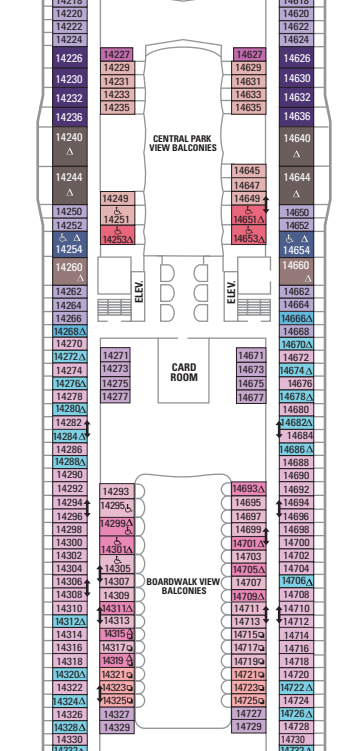

HD 2D	Ocean View Balcony Accessible - Two twin beds that convert to Royal King, sitting area with sofa, full bathroom and private balcony. Stateroom: 272 sq. ft. Balcony: 80 sq. ft.
HD 2D	Ocean View Balcony - Two twin beds that convert to Royal King, sitting area with sofa, full bathroom and private balcony. Stateroom: 182 sq. ft. Balcony: 50 sq. ft.
HD 2D	Boardwalk View Balcony - Two twin beds that convert to Royal King, boardwalk view balcony, sitting area, and a private bathroom. Stateroom: 182 sq. ft. Balcony: 52 sq. ft.
HD 2D	Boardwalk View Balcony Accessible - Two twin beds that convert to Royal King, boardwalk view balcony, sitting area, and a private bathroom. Stateroom: 274 sq. ft. Balcony: 73 sq. ft.
II 2I	Central Park View Balcony Accessible - Two twin beds that convert to Royal King. Central Park view balcony, sitting area, and a private bathroom. Stateroom: 274 sq. ft. Balcony: 86 sq. ft.
II 2I	Central Park View Balcony - Two twin beds that convert to Royal King, boardwalk view balcony, sitting area, and a private bathroom. Stateroom: 182 sq. ft. Balcony: 52 sq. ft.
OCEAN VIEW	
IK	Ultra Spacious Ocean View - Two twin beds that convert to Royal King. Sofa converts to double, two Pullman beds, private bathroom and sitting area. Stateroom: 271 sq. ft.
IN 2N	Ocean View Accessible - Two twin beds that convert to Royal King, private bathroom and sitting area. Stateroom: 264 sq. ft.
IN 2N	Ocean View - Two twin beds that convert to Royal King, private bathroom and sitting area. Stateroom: 179 sq. ft.
IO	Studio Ocean View - Full size bed and full bathroom. Single occupancy stateroom, no single supplement required. Can sleep up to 2. 96 sq. ft.
INTERIOR	
IR	Spacious Interior - Two twin beds that convert to Royal King. Sofa converts to double, two Pullman beds, private bathroom and sitting area. Stateroom: 260 sq. ft.
IS	Central Park View Interior - Two twin beds that convert to Royal King, boardwalk view, sitting area, and a private bathroom. Stateroom: 191 sq. ft.
IT	Promenade View Interior - Two twin beds that convert to Royal King, private bathroom and sitting area. Stateroom: 194 sq. ft.
IU	Interior with Virtual Balcony Accessible - A high-definition screen that spans nearly floor to ceiling, providing real-time views of the ocean and destinations. Two twin beds that convert to Royal King, private bathroom and sitting area with sofa. Staterooms: 258 sq. ft.
IU	Interior with Virtual Balcony - A high-definition screen that spans nearly floor to ceiling, providing real-time views of the ocean and destinations. Two twin beds that convert to Royal King, private bathroom and sitting area with sofa. Stateroom: 172 sq. ft.
IV 2V	Interior Accessible - Two twin beds that convert to Royal King, private bathroom and sitting area.
IV 2V	Interior - Two twin beds that convert to Royal King, private bathroom and sitting area. Stateroom: 149 sq. ft.
IW	Studio Interior - Full size bed and full bathroom. Enjoy Virtual Views of real-time scenery via your flat-screen television. Single occupancy stateroom, no single supplement required. Can sleep up to 1. Stateroom: 96 sq. ft.