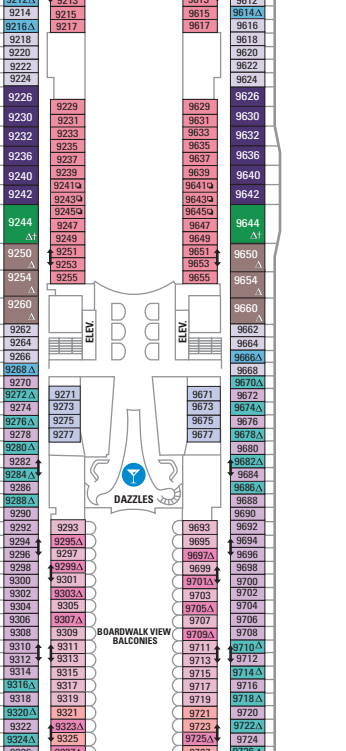

HD 2D	Ocean View Balcony Accessible - Two twin beds that convert to Royal King, sitting area with sofa, full bathroom and private balcony. Stateroom: 272 sq. ft. Balcony: 80 sq. ft.
HD 2D	Ocean View Balcony - Two twin beds that convert to Royal King, sitting area with sofa, full bathroom and private balcony. Stateroom: 182 sq. ft. Balcony: 50 sq. ft.
HD 2D	Boardwalk View Balcony - Two twin beds that convert to Royal King, boardwalk view balcony, sitting area, and a private bathroom. Stateroom: 182 sq. ft. Balcony: 52 sq. ft.
HD 2D	Boardwalk View Balcony Accessible - Two twin beds that convert to Royal King, boardwalk view balcony, sitting area, and a private bathroom. Stateroom: 274 sq. ft. Balcony: 73 sq. ft.
II 2I	Central Park View Balcony Accessible - Two twin beds that convert to Royal King. Central Park view balcony, sitting area, and a private bathroom. Stateroom: 274 sq. ft. Balcony: 86 sq. ft.
II 2I	Central Park View Balcony - Two twin beds that convert to Royal King, boardwalk view balcony, sitting area, and a private bathroom. Stateroom: 182 sq. ft. Balcony: 52 sq. ft.
OCEAN VIEW	
IK	Ultra Spacious Ocean View - Two twin beds that convert to Royal King. Sofa converts to double, two Pullman beds, private bathroom and sitting area. Stateroom: 271 sq. ft.
IN 2N	Ocean View Accessible - Two twin beds that convert to Royal King, private bathroom and sitting area. Stateroom: 264 sq. ft.
IN 2N	Ocean View - Two twin beds that convert to Royal King, private bathroom and sitting area. Stateroom: 179 sq. ft.
IO	Studio Ocean View - Full size bed and full bathroom. Single occupancy stateroom, no single supplement required. Can sleep up to 2. 96 sq. ft.
INTERIOR	
IR	Spacious Interior - Two twin beds that convert to Royal King. Sofa converts to double, two Pullman beds, private bathroom and sitting area. Stateroom: 260 sq. ft.
IS	Central Park View Interior - Two twin beds that convert to Royal King, boardwalk view, sitting area, and a private bathroom. Stateroom: 191 sq. ft.
IT	Promenade View Interior - Two twin beds that convert to Royal King, private bathroom and sitting area. Stateroom: 194 sq. ft.
IU	Interior with Virtual Balcony Accessible - A high-definition screen that spans nearly floor to ceiling, providing real-time views of the ocean and destinations. Two twin beds that convert to Royal King, private bathroom and sitting area with sofa. Staterooms: 258 sq. ft.
IU	Interior with Virtual Balcony - A high-definition screen that spans nearly floor to ceiling, providing real-time views of the ocean and destinations. Two twin beds that convert to Royal King, private bathroom and sitting area with sofa. Stateroom: 172 sq. ft.
IV 2V	Interior Accessible - Two twin beds that convert to Royal King, private bathroom and sitting area.
IV 2V	Interior - Two twin beds that convert to Royal King, private bathroom and sitting area. Stateroom: 149 sq. ft.
IW	Studio Interior - Full size bed and full bathroom. Enjoy Virtual Views of real-time scenery via your flat-screen television. Single occupancy stateroom, no single supplement required. Can sleep up to 1. Stateroom: 96 sq. ft.