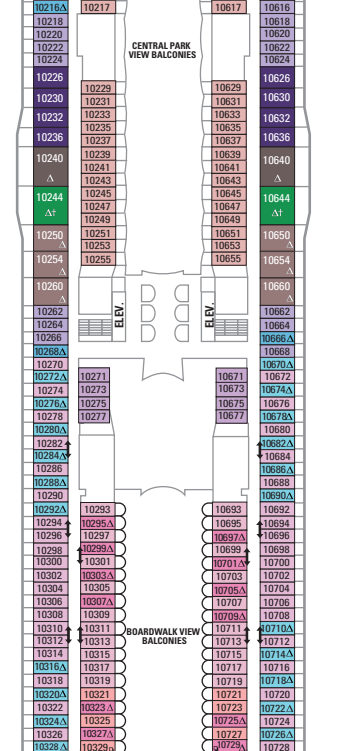

HD 2D	Ocean View Balcony Accessible - Two twin beds that convert to Royal King, sitting area with sofa, full bathroom and private balcony. Stateroom: 272 sq. ft. Balcony: 80 sq. ft.
HD 2D	Ocean View Balcony - Two twin beds that convert to Royal King, sitting area with sofa, full bathroom and private balcony. Stateroom: 182 sq. ft. Balcony: 50 sq. ft.
HD 2D	Boardwalk View Balcony - Two twin beds that convert to Royal King, boardwalk view balcony, sitting area, and a private bathroom. Stateroom: 182 sq. ft. Balcony: 52 sq. ft.
HD 2D	Boardwalk View Balcony Accessible - Two twin beds that convert to Royal King, boardwalk view balcony, sitting area, and a private bathroom. Stateroom: 274 sq. ft. Balcony: 73 sq. ft.
II 2I	Central Park View Balcony Accessible - Two twin beds that convert to Royal King. Central Park view balcony, sitting area, and a private bathroom. Stateroom: 274 sq. ft. Balcony: 86 sq. ft.
II 2I	Central Park View Balcony - Two twin beds that convert to Royal King, boardwalk view balcony, sitting area, and a private bathroom. Stateroom: 182 sq. ft. Balcony: 52 sq. ft.
OCEAN VIEW	
IK	Ultra Spacious Ocean View - Two twin beds that convert to Royal King. Sofa converts to double, two Pullman beds, private bathroom and sitting area. Stateroom: 271 sq. ft.
IN 2N	Ocean View Accessible - Two twin beds that convert to Royal King, private bathroom and sitting area. Stateroom: 264 sq. ft.
IN 2N	Ocean View - Two twin beds that convert to Royal King, private bathroom and sitting area. Stateroom: 179 sq. ft.
IO	Studio Ocean View - Full size bed and full bathroom. Single occupancy stateroom, no single supplement required. Can sleep up to 2. 96 sq. ft.
INTERIOR	
IR	Spacious Interior - Two twin beds that convert to Royal King. Sofa converts to double, two Pullman beds, private bathroom and sitting area. Stateroom: 260 sq. ft.
IS	Central Park View Interior - Two twin beds that convert to Royal King, boardwalk view, sitting area, and a private bathroom. Stateroom: 191 sq. ft.
IT	Promenade View Interior - Two twin beds that convert to Royal King, private bathroom and sitting area. Stateroom: 194 sq. ft.
IU	Interior with Virtual Balcony Accessible - A high-definition screen that spans nearly floor to ceiling, providing real-time views of the ocean and destinations. Two twin beds that convert to Royal King, private bathroom and sitting area with sofa. Staterooms: 258 sq. ft.
IU	Interior with Virtual Balcony - A high-definition screen that spans nearly floor to ceiling, providing real-time views of the ocean and destinations. Two twin beds that convert to Royal King, private bathroom and sitting area with sofa. Stateroom: 172 sq. ft.
IV 2V	Interior Accessible - Two twin beds that convert to Royal King, private bathroom and sitting area.
IV 2V	Interior - Two twin beds that convert to Royal King, private bathroom and sitting area. Stateroom: 149 sq. ft.
IW	Studio Interior - Full size bed and full bathroom. Enjoy Virtual Views of real-time scenery via your flat-screen television. Single occupancy stateroom, no single supplement required. Can sleep up to 1. Stateroom: 96 sq. ft.