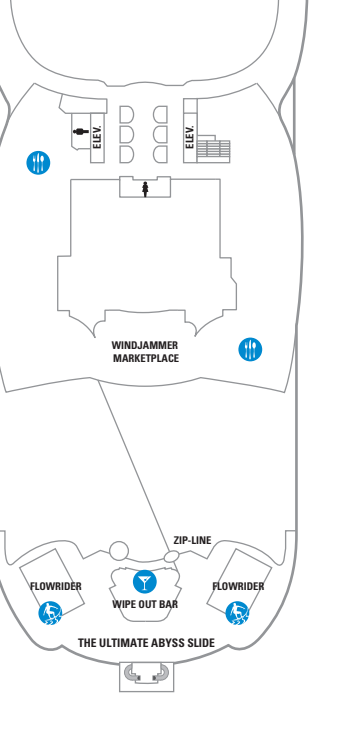

HD 2D	Ocean View Balcony Accessible - Two twin beds that convert to Royal King, sitting area with sofa, full bathroom and private balcony. Stateroom: 272 sq. ft. Balcony: 80 sq. ft.
HD 2D	Ocean View Balcony - Two twin beds that convert to Royal King, sitting area with sofa, full bathroom and private balcony. Stateroom: 182 sq. ft. Balcony: 50 sq. ft.
HD 2D	Boardwalk View Balcony - Two twin beds that convert to Royal King, boardwalk view balcony, sitting area, and a private bathroom. Stateroom: 182 sq. ft. Balcony: 52 sq. ft.
HD 2D	Boardwalk View Balcony Accessible - Two twin beds that convert to Royal King, boardwalk view balcony, sitting area, and a private bathroom. Stateroom: 274 sq. ft. Balcony: 73 sq. ft.
II 2I	Central Park View Balcony Accessible - Two twin beds that convert to Royal King. Central Park view balcony, sitting area, and a private bathroom. Stateroom: 274 sq. ft. Balcony: 86 sq. ft.
II 2I	Central Park View Balcony - Two twin beds that convert to Royal King, boardwalk view balcony, sitting area, and a private bathroom. Stateroom: 182 sq. ft. Balcony: 52 sq. ft.
OCEAN VIEW	
IK	Ultra Spacious Ocean View - Two twin beds that convert to Royal King. Sofa converts to double, two Pullman beds, private bathroom and sitting area. Stateroom: 271 sq. ft.
IN 2N	Ocean View Accessible - Two twin beds that convert to Royal King, private bathroom and sitting area. Stateroom: 264 sq. ft.
IN 2N	Ocean View - Two twin beds that convert to Royal King, private bathroom and sitting area. Stateroom: 179 sq. ft.
IO	Studio Ocean View - Full size bed and full bathroom. Single occupancy stateroom, no single supplement required. Can sleep up to 2. 96 sq. ft.
INTERIOR	
IR	Spacious Interior - Two twin beds that convert to Royal King. Sofa converts to double, two Pullman beds, private bathroom and sitting area. Stateroom: 260 sq. ft.
IS	Central Park View Interior - Two twin beds that convert to Royal King, boardwalk view, sitting area, and a private bathroom. Stateroom: 191 sq. ft.
IT	Promenade View Interior - Two twin beds that convert to Royal King, private bathroom and sitting area. Stateroom: 194 sq. ft.
IU	Interior with Virtual Balcony Accessible - A high-definition screen that spans nearly floor to ceiling, providing real-time views of the ocean and destinations. Two twin beds that convert to Royal King, private bathroom and sitting area with sofa. Staterooms: 258 sq. ft.
IU	Interior with Virtual Balcony - A high-definition screen that spans nearly floor to ceiling, providing real-time views of the ocean and destinations. Two twin beds that convert to Royal King, private bathroom and sitting area with sofa. Stateroom: 172 sq. ft.
IV 2V	Interior Accessible - Two twin beds that convert to Royal King, private bathroom and sitting area.
IV 2V	Interior - Two twin beds that convert to Royal King, private bathroom and sitting area. Stateroom: 149 sq. ft.
IW	Studio Interior - Full size bed and full bathroom. Enjoy Virtual Views of real-time scenery via your flat-screen television. Single occupancy stateroom, no single supplement required. Can sleep up to 1. Stateroom: 96 sq. ft.