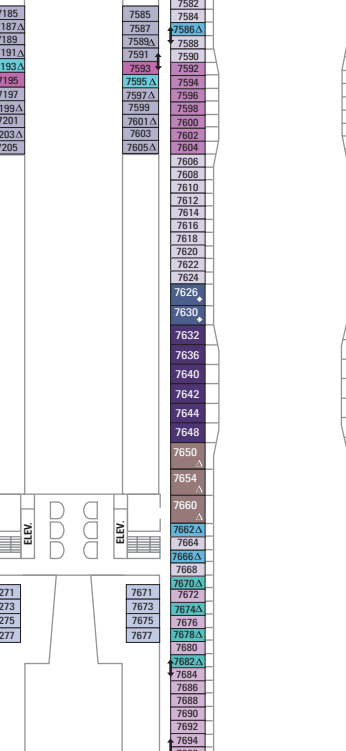

HD 2D	Ocean View Balcony Accessible - Two twin beds that convert to Royal King, sitting area with sofa, full bathroom and private balcony. Stateroom: 272 sq. ft. Balcony: 80 sq. ft.
HD 2D	Ocean View Balcony - Two twin beds that convert to Royal King, sitting area with sofa, full bathroom and private balcony. Stateroom: 182 sq. ft. Balcony: 50 sq. ft.
HD 2D	Boardwalk View Balcony - Two twin beds that convert to Royal King, boardwalk view balcony, sitting area, and a private bathroom. Stateroom: 182 sq. ft. Balcony: 52 sq. ft.
HD 2D	Boardwalk View Balcony Accessible - Two twin beds that convert to Royal King, boardwalk view balcony, sitting area, and a private bathroom. Stateroom: 274 sq. ft. Balcony: 73 sq. ft.
II 2I	Central Park View Balcony Accessible - Two twin beds that convert to Royal King. Central Park view balcony, sitting area, and a private bathroom. Stateroom: 274 sq. ft. Balcony: 86 sq. ft.
II 2I	Central Park View Balcony - Two twin beds that convert to Royal King, boardwalk view balcony, sitting area, and a private bathroom. Stateroom: 182 sq. ft. Balcony: 52 sq. ft.
OCEAN VIEW	
IK	Ultra Spacious Ocean View - Two twin beds that convert to Royal King. Sofa converts to double, two Pullman beds, private bathroom and sitting area. Stateroom: 271 sq. ft.
IN 2N	Ocean View Accessible - Two twin beds that convert to Royal King, private bathroom and sitting area. Stateroom: 264 sq. ft.
IN 2N	Ocean View - Two twin beds that convert to Royal King, private bathroom and sitting area. Stateroom: 179 sq. ft.
IO	Studio Ocean View - Full size bed and full bathroom. Single occupancy stateroom, no single supplement required. Can sleep up to 2. 96 sq. ft.
INTERIOR	
IR	Spacious Interior - Two twin beds that convert to Royal King. Sofa converts to double, two Pullman beds, private bathroom and sitting area. Stateroom: 260 sq. ft.
IS	Central Park View Interior - Two twin beds that convert to Royal King, boardwalk view, sitting area, and a private bathroom. Stateroom: 191 sq. ft.
IT	Promenade View Interior - Two twin beds that convert to Royal King, private bathroom and sitting area. Stateroom: 194 sq. ft.
IU	Interior with Virtual Balcony Accessible - A high-definition screen that spans nearly floor to ceiling, providing real-time views of the ocean and destinations. Two twin beds that convert to Royal King, private bathroom and sitting area with sofa. Staterooms: 258 sq. ft.
IU	Interior with Virtual Balcony - A high-definition screen that spans nearly floor to ceiling, providing real-time views of the ocean and destinations. Two twin beds that convert to Royal King, private bathroom and sitting area with sofa. Stateroom: 172 sq. ft.
IV 2V	Interior Accessible - Two twin beds that convert to Royal King, private bathroom and sitting area.
IV 2V	Interior - Two twin beds that convert to Royal King, private bathroom and sitting area. Stateroom: 149 sq. ft.
IW	Studio Interior - Full size bed and full bathroom. Enjoy Virtual Views of real-time scenery via your flat-screen television. Single occupancy stateroom, no single supplement required. Can sleep up to 1. Stateroom: 96 sq. ft.