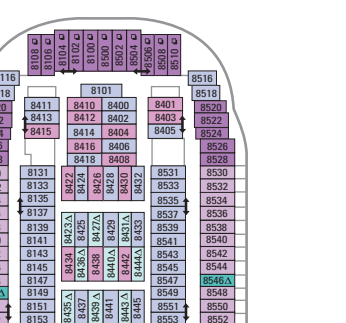

HD 2D	Ocean View Balcony Accessible - Two twin beds that convert to Royal King, sitting area with sofa, full bathroom and private balcony. Stateroom: 272 sq. ft. Balcony: 80 sq. ft.
HD 2D	Ocean View Balcony - Two twin beds that convert to Royal King, sitting area with sofa, full bathroom and private balcony. Stateroom: 182 sq. ft. Balcony: 50 sq. ft.
HD 2D	Boardwalk View Balcony - Two twin beds that convert to Royal King, boardwalk view balcony, sitting area, and a private bathroom. Stateroom: 182 sq. ft. Balcony: 52 sq. ft.
HD 2D	Boardwalk View Balcony Accessible - Two twin beds that convert to Royal King, boardwalk view balcony, sitting area, and a private bathroom. Stateroom: 274 sq. ft. Balcony: 73 sq. ft.
II 2I	Central Park View Balcony Accessible - Two twin beds that convert to Royal King. Central Park view balcony, sitting area, and a private bathroom. Stateroom: 274 sq. ft. Balcony: 86 sq. ft.
II 2I	Central Park View Balcony - Two twin beds that convert to Royal King, boardwalk view balcony, sitting area, and a private bathroom. Stateroom: 182 sq. ft. Balcony: 52 sq. ft.
OCEAN VIEW	
IK	Ultra Spacious Ocean View - Two twin beds that convert to Royal King. Sofa converts to double, two Pullman beds, private bathroom and sitting area. Stateroom: 271 sq. ft.
IN 2N	Ocean View Accessible - Two twin beds that convert to Royal King, private bathroom and sitting area. Stateroom: 264 sq. ft.
IN 2N	Ocean View - Two twin beds that convert to Royal King, private bathroom and sitting area. Stateroom: 179 sq. ft.
IO	Studio Ocean View - Full size bed and full bathroom. Single occupancy stateroom, no single supplement required. Can sleep up to 2. 96 sq. ft.
INTERIOR	
IR	Spacious Interior - Two twin beds that convert to Royal King. Sofa converts to double, two Pullman beds, private bathroom and sitting area. Stateroom: 260 sq. ft.
IS	Central Park View Interior - Two twin beds that convert to Royal King, boardwalk view, sitting area, and a private bathroom. Stateroom: 191 sq. ft.
IT	Promenade View Interior - Two twin beds that convert to Royal King, private bathroom and sitting area. Stateroom: 194 sq. ft.
IU	Interior with Virtual Balcony Accessible - A high-definition screen that spans nearly floor to ceiling, providing real-time views of the ocean and destinations. Two twin beds that convert to Royal King, private bathroom and sitting area with sofa. Staterooms: 258 sq. ft.
IU	Interior with Virtual Balcony - A high-definition screen that spans nearly floor to ceiling, providing real-time views of the ocean and destinations. Two twin beds that convert to Royal King, private bathroom and sitting area with sofa. Stateroom: 172 sq. ft.
IV 2V	Interior Accessible - Two twin beds that convert to Royal King, private bathroom and sitting area.
IV 2V	Interior - Two twin beds that convert to Royal King, private bathroom and sitting area. Stateroom: 149 sq. ft.
IW	Studio Interior - Full size bed and full bathroom. Enjoy Virtual Views of real-time scenery via your flat-screen television. Single occupancy stateroom, no single supplement required. Can sleep up to 1. Stateroom: 96 sq. ft.