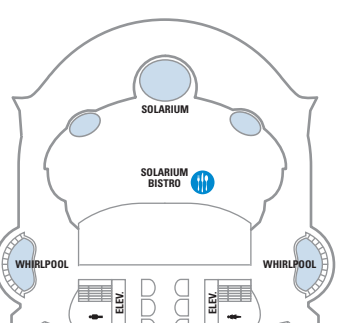

HD 2D	Ocean View Balcony Accessible - Two twin beds that convert to Royal King, sitting area with sofa, full bathroom and private balcony. Stateroom: 272 sq. ft. Balcony: 80 sq. ft.
HD 2D	Ocean View Balcony - Two twin beds that convert to Royal King, sitting area with sofa, full bathroom and private balcony. Stateroom: 182 sq. ft. Balcony: 50 sq. ft.
HD 2D	Boardwalk View Balcony - Two twin beds that convert to Royal King, boardwalk view balcony, sitting area, and a private bathroom. Stateroom: 182 sq. ft. Balcony: 52 sq. ft.
HD 2D	Boardwalk View Balcony Accessible - Two twin beds that convert to Royal King, boardwalk view balcony, sitting area, and a private bathroom. Stateroom: 274 sq. ft. Balcony: 73 sq. ft.
II 2I	Central Park View Balcony Accessible - Two twin beds that convert to Royal King. Central Park view balcony, sitting area, and a private bathroom. Stateroom: 274 sq. ft. Balcony: 86 sq. ft.
II 2I	Central Park View Balcony - Two twin beds that convert to Royal King, boardwalk view balcony, sitting area, and a private bathroom. Stateroom: 182 sq. ft. Balcony: 52 sq. ft.
OCEAN VIEW	
IK	Ultra Spacious Ocean View - Two twin beds that convert to Royal King. Sofa converts to double, two Pullman beds, private bathroom and sitting area. Stateroom: 271 sq. ft.
IN 2N	Ocean View Accessible - Two twin beds that convert to Royal King, private bathroom and sitting area. Stateroom: 264 sq. ft.
IN 2N	Ocean View - Two twin beds that convert to Royal King, private bathroom and sitting area. Stateroom: 179 sq. ft.
IO	Studio Ocean View - Full size bed and full bathroom. Single occupancy stateroom, no single supplement required. Can sleep up to 2. 96 sq. ft.
INTERIOR	
IR	Spacious Interior - Two twin beds that convert to Royal King. Sofa converts to double, two Pullman beds, private bathroom and sitting area. Stateroom: 260 sq. ft.
IS	Central Park View Interior - Two twin beds that convert to Royal King, boardwalk view, sitting area, and a private bathroom. Stateroom: 191 sq. ft.
IT	Promenade View Interior - Two twin beds that convert to Royal King, private bathroom and sitting area. Stateroom: 194 sq. ft.
IU	Interior with Virtual Balcony Accessible - A high-definition screen that spans nearly floor to ceiling, providing real-time views of the ocean and destinations. Two twin beds that convert to Royal King, private bathroom and sitting area with sofa. Staterooms: 258 sq. ft.
IU	Interior with Virtual Balcony - A high-definition screen that spans nearly floor to ceiling, providing real-time views of the ocean and destinations. Two twin beds that convert to Royal King, private bathroom and sitting area with sofa. Stateroom: 172 sq. ft.
IV 2V	Interior Accessible - Two twin beds that convert to Royal King, private bathroom and sitting area.
IV 2V	Interior - Two twin beds that convert to Royal King, private bathroom and sitting area. Stateroom: 149 sq. ft.
IW	Studio Interior - Full size bed and full bathroom. Enjoy Virtual Views of real-time scenery via your flat-screen television. Single occupancy stateroom, no single supplement required. Can sleep up to 1. Stateroom: 96 sq. ft.