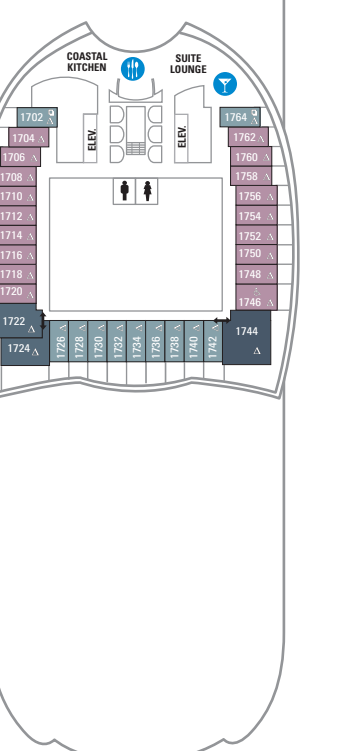

DECK 17

SUITE: RL TL LI L2