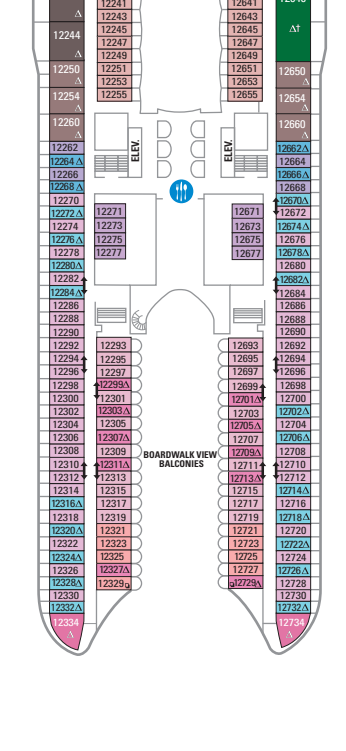

HD 2D	Ocean View Balcony Accessible - Two twin beds that convert to Royal King, sitting area with sofa, full bathroom and private balcony. Stateroom: 272 sq. ft. Balcony: 80 sq. ft.
HD 2D	Ocean View Balcony - Two twin beds that convert to Royal King, sitting area with sofa, full bathroom and private balcony. Stateroom: 182 sq. ft. Balcony: 50 sq. ft.
HD 2D	Boardwalk View Balcony - Two twin beds that convert to Royal King, boardwalk view balcony, sitting area, and a private bathroom. Stateroom: 182 sq. ft. Balcony: 52 sq. ft.
HD 2D	Boardwalk View Balcony Accessible - Two twin beds that convert to Royal King, boardwalk view balcony, sitting area, and a private bathroom. Stateroom: 274 sq. ft. Balcony: 73 sq. ft.
II 2I	Central Park View Balcony Accessible - Two twin beds that convert to Royal King. Central Park view balcony, sitting area, and a private bathroom. Stateroom: 274 sq. ft. Balcony: 86 sq. ft.
II 2I	Central Park View Balcony - Two twin beds that convert to Royal King, boardwalk view balcony, sitting area, and a private bathroom. Stateroom: 182 sq. ft. Balcony: 52 sq. ft.
OCEAN VIEW	
IK	Ultra Spacious Ocean View - Two twin beds that convert to Royal King. Sofa converts to double, two Pullman beds, private bathroom and sitting area. Stateroom: 271 sq. ft.
IN 2N	Ocean View Accessible - Two twin beds that convert to Royal King, private bathroom and sitting area. Stateroom: 264 sq. ft.
IN 2N	Ocean View - Two twin beds that convert to Royal King, private bathroom and sitting area. Stateroom: 179 sq. ft.
IO	Studio Ocean View - Full size bed and full bathroom. Single occupancy stateroom, no single supplement required. Can sleep up to 2. 96 sq. ft.
INTERIOR	
IR	Spacious Interior - Two twin beds that convert to Royal King. Sofa converts to double, two Pullman beds, private bathroom and sitting area. Stateroom: 260 sq. ft.
IS	Central Park View Interior - Two twin beds that convert to Royal King, boardwalk view, sitting area, and a private bathroom. Stateroom: 191 sq. ft.
IT	Promenade View Interior - Two twin beds that convert to Royal King, private bathroom and sitting area. Stateroom: 194 sq. ft.
IU	Interior with Virtual Balcony Accessible - A high-definition screen that spans nearly floor to ceiling, providing real-time views of the ocean and destinations. Two twin beds that convert to Royal King, private bathroom and sitting area with sofa. Staterooms: 258 sq. ft.
IU	Interior with Virtual Balcony - A high-definition screen that spans nearly floor to ceiling, providing real-time views of the ocean and destinations. Two twin beds that convert to Royal King, private bathroom and sitting area with sofa. Stateroom: 172 sq. ft.
IV 2V	Interior Accessible - Two twin beds that convert to Royal King, private bathroom and sitting area.
IV 2V	Interior - Two twin beds that convert to Royal King, private bathroom and sitting area. Stateroom: 149 sq. ft.
IW	Studio Interior - Full size bed and full bathroom. Enjoy Virtual Views of real-time scenery via your flat-screen television. Single occupancy stateroom, no single supplement required. Can sleep up to 1. Stateroom: 96 sq. ft.