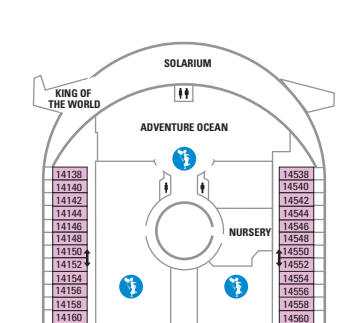

HD 2D	Ocean View Balcony Accessible - Two twin beds that convert to Royal King, sitting area with sofa, full bathroom and private balcony. Stateroom: 272 sq. ft. Balcony: 80 sq. ft.
HD 2D	Ocean View Balcony - Two twin beds that convert to Royal King, sitting area with sofa, full bathroom and private balcony. Stateroom: 182 sq. ft. Balcony: 50 sq. ft.
HD 2D	Boardwalk View Balcony - Two twin beds that convert to Royal King, boardwalk view balcony, sitting area, and a private bathroom. Stateroom: 182 sq. ft. Balcony: 52 sq. ft.
HD 2D	Boardwalk View Balcony Accessible - Two twin beds that convert to Royal King, boardwalk view balcony, sitting area, and a private bathroom. Stateroom: 274 sq. ft. Balcony: 73 sq. ft.
II 2I	Central Park View Balcony Accessible - Two twin beds that convert to Royal King. Central Park view balcony, sitting area, and a private bathroom. Stateroom: 274 sq. ft. Balcony: 86 sq. ft.
II 2I	Central Park View Balcony - Two twin beds that convert to Royal King, boardwalk view balcony, sitting area, and a private bathroom. Stateroom: 182 sq. ft. Balcony: 52 sq. ft.
OCEAN VIEW	
IK	Ultra Spacious Ocean View - Two twin beds that convert to Royal King. Sofa converts to double, two Pullman beds, private bathroom and sitting area. Stateroom: 271 sq. ft.
IN 2N	Ocean View Accessible - Two twin beds that convert to Royal King, private bathroom and sitting area. Stateroom: 264 sq. ft.
IN 2N	Ocean View - Two twin beds that convert to Royal King, private bathroom and sitting area. Stateroom: 179 sq. ft.
IO	Studio Ocean View - Full size bed and full bathroom. Single occupancy stateroom, no single supplement required. Can sleep up to 2. 96 sq. ft.
INTERIOR	
IR	Spacious Interior - Two twin beds that convert to Royal King. Sofa converts to double, two Pullman beds, private bathroom and sitting area. Stateroom: 260 sq. ft.
IS	Central Park View Interior - Two twin beds that convert to Royal King, boardwalk view, sitting area, and a private bathroom. Stateroom: 191 sq. ft.
IT	Promenade View Interior - Two twin beds that convert to Royal King, private bathroom and sitting area. Stateroom: 194 sq. ft.
IU	Interior with Virtual Balcony Accessible - A high-definition screen that spans nearly floor to ceiling, providing real-time views of the ocean and destinations. Two twin beds that convert to Royal King, private bathroom and sitting area with sofa. Staterooms: 258 sq. ft.
IU	Interior with Virtual Balcony - A high-definition screen that spans nearly floor to ceiling, providing real-time views of the ocean and destinations. Two twin beds that convert to Royal King, private bathroom and sitting area with sofa. Stateroom: 172 sq. ft.
IV 2V	Interior Accessible - Two twin beds that convert to Royal King, private bathroom and sitting area.
IV 2V	Interior - Two twin beds that convert to Royal King, private bathroom and sitting area. Stateroom: 149 sq. ft.
IW	Studio Interior - Full size bed and full bathroom. Enjoy Virtual Views of real-time scenery via your flat-screen television. Single occupancy stateroom, no single supplement required. Can sleep up to 1. Stateroom: 96 sq. ft.