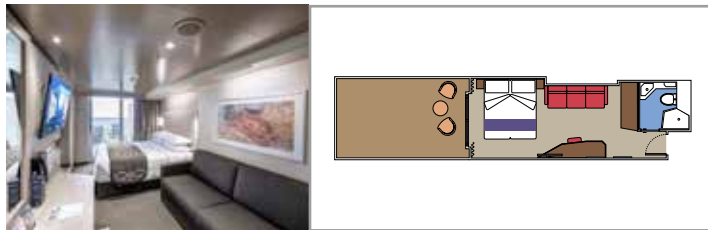

 Deck location

 Accommodating up to

SUITE AUREA

INCLUDED FACILITIES

- Some Suites have balcony with private whirlpool
- Sitting area with sofa
- Spacious wardrobe
- Comfortable double bed or single beds (on request)
- Bathroom with shower or bathtub, vanity area with hairdryer
- Interactive TV, telephone, safe, minibar and air conditioning
- Wi-Fi connection available (for a fee)

GRAND SUITE AUREA

SX

 ≈35-49
  ≈10-21
  9-13
  5

- > Sitting area with sofa or separate living area
- > Walk-in wardrobe

PREMIUM SUITE AUREA WITH WHIRLPOOL

SLW

 ≈28
  ≈7
  9-15
  5

- > Balcony with private whirlpool bath
- > Sitting area with sofa
- > Spacious wardrobe

PREMIUM SUITE AUREA WITH TERRACE

SLT

 ≈28
  ≈38
  9
  2

- > Sitting area with sofa
- > Spacious wardrobe

PREMIUM SUITE AUREA

SL1

 ≈26-32
  ≈9-14
  9-15
  4

- > Sitting area with sofa
- > Spacious wardrobe

JUNIOR SUITE AUREA

SM

 ≈17
  ≈16
  9
  4

- > Sitting area with sofa
- > Spacious wardrobe

The images are representative only. Size, layout and furniture may vary (within the same cabin category).

 Cabin size (m²)