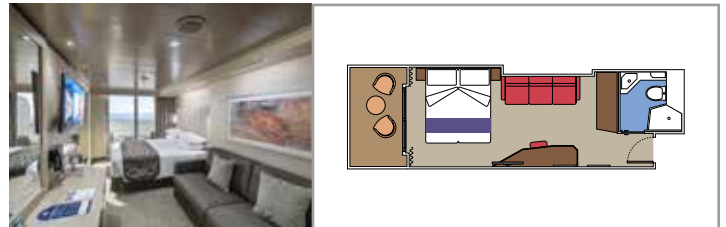

DELUXE BALCONY

BR2

≈16-17
≈5-6
11-12
4

› Medium deck location