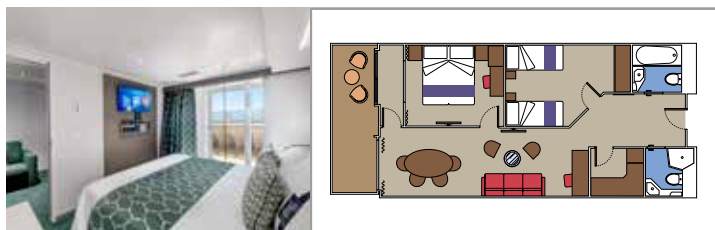

MSC YACHT CLUB INTERIOR SUITE YIN

 ≈21
  16-19
  2

- › Spacious wardrobe

The images are representative only. Size, layout and furniture may vary (within the same cabin category).

 Cabin size (m²)

 Balcony size (m²)

 Deck location

 Accommodating up to

SUITE AUREA

INCLUDED FACILITIES

- Some Suites have balcony with private whirlpool
- Sitting area with sofa
- Spacious wardrobe
- Comfortable double bed or single beds (on request)
- Bathroom with shower or bathtub, vanity area with hairdryer
- Interactive TV, telephone, safe, minibar and air conditioning
- Wi-Fi connection available (for a fee)

TWO-BEDROOM GRAND SUITE AUREA

SD

 ≈49
  ≈17
  11-14
  6

- > Sitting area with sofa or separate living area
- > Two bathrooms, one with bathtub and one with shower, vanity areas with hairdryers
- > 2 bedrooms, one with double bed and one with two single beds
- > Walk-in wardrobe

GRAND SUITE AUREA

SX

 ≈35-49
  ≈10-21
  9-13
  5

- > Sitting area with sofa or separate living area
- > Walk-in wardrobe

PREMIUM SUITE AUREA WITH WHIRLPOOL

SLW

 ≈28
  ≈7
  9-15
  5

- > Balcony with private whirlpool bath
- > Sitting area with sofa
- > Spacious wardrobe