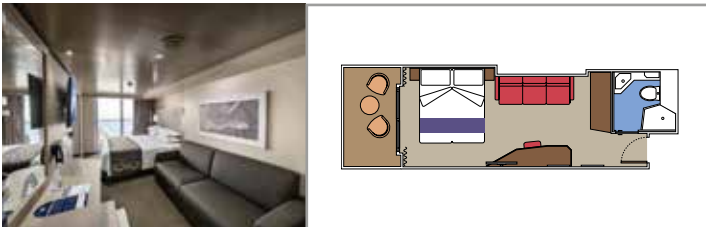

DELUXE BALCONY

BR3

≈16-17
≈5-6
13-14
4

› High deck location