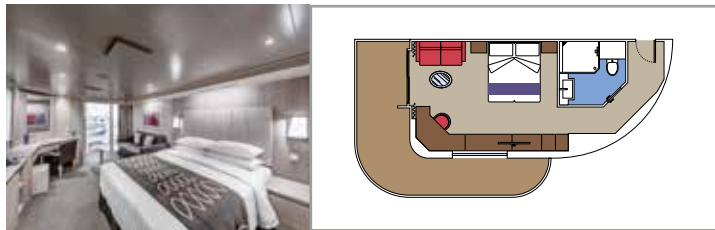

 Deck location

 Accommodating up to

SUITE AUREA

INCLUDED FACILITIES

- Some Suites have balcony with private whirlpool
- Sitting area with sofa
- Spacious wardrobe
- Comfortable double bed or single beds (on request)
- Bathroom with shower or bathtub, vanity area with hairdryer
- Interactive TV, telephone, safe, minibar and air conditioning
- Wi-Fi connection available (for a fee)

GRAND SUITE AUREA

SX

 ≈35-49
  ≈10-21
  9-13
  5

- > Sitting area with sofa or separate living area
- > Walk-in wardrobe

PREMIUM SUITE AUREA WITH WHIRLPOOL

SLW

 ≈28
  ≈7
  9-15
  5

- > Balcony with private whirlpool bath
- > Sitting area with sofa
- > Spacious wardrobe

PREMIUM SUITE AUREA WITH TERRACE

SLT

 ≈28
  ≈38
  9
  2

- > Sitting area with sofa
- > Spacious wardrobe

PREMIUM SUITE AUREA

SL1

 ≈26-32
  ≈9-14
  9-15
  4

- > Sitting area with sofa
- > Spacious wardrobe

JUNIOR SUITE AUREA

SM

 ≈17
  ≈16
  9
  4

- > Sitting area with sofa
- > Spacious wardrobe

The images are representative only. Size, layout and furniture may vary (within the same cabin category).

 Cabin size (m²)