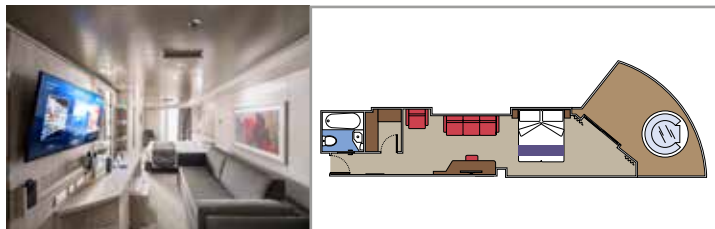

 Deck location

 Accommodating up to

SUITE AUREA

INCLUDED FACILITIES

- Some Suites have balcony with private whirlpool
- Sitting area with sofa
- Spacious wardrobe
- Comfortable double bed or single beds (on request)
- Bathroom with shower or bathtub, vanity area with hairdryer
- Interactive TV, telephone, safe, minibar and air conditioning
- Wi-Fi connection available (for a fee)

GRAND SUITE AUREA

SX

 ≈35-49
  ≈10-21
  9-13
  5

- > Sitting area with sofa or separate living area
- > Walk-in wardrobe

PREMIUM SUITE AUREA WITH WHIRLPOOL

SLW

 ≈28
  ≈7
  9-15
  5

- > Balcony with private whirlpool bath
- > Sitting area with sofa
- > Spacious wardrobe