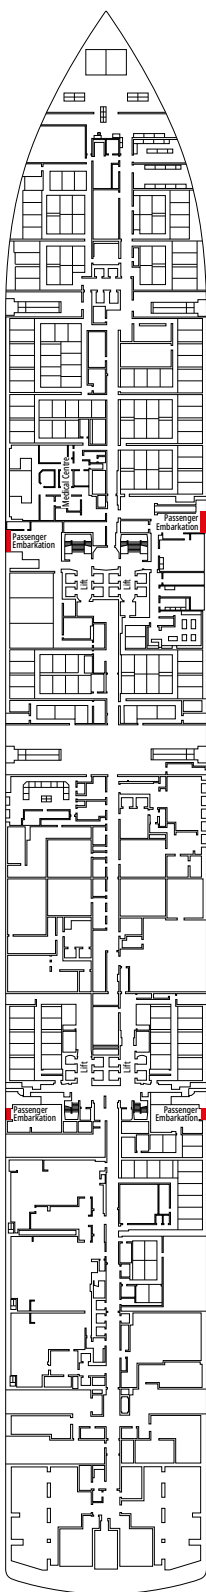

DECK 4
PHI PHI ISLAND