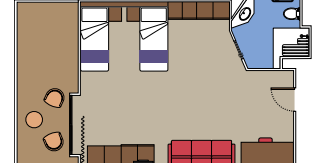

BALCONY

Available in:

- › **Balcony Aurea (BA)**
  cabin size ≈26m²; balcony size ≈14m²; best ship location (deck 9)
- › **Deluxe Balcony**
  cabin size ≈26m²; balcony size ≈7m²;
  (BR4) top deck location (deck 15); **(BR3)** high deck location (deck 13-14)
  (BR2) Medium deck location (deck 11-12); **(BR1)** low deck location (deck 10)