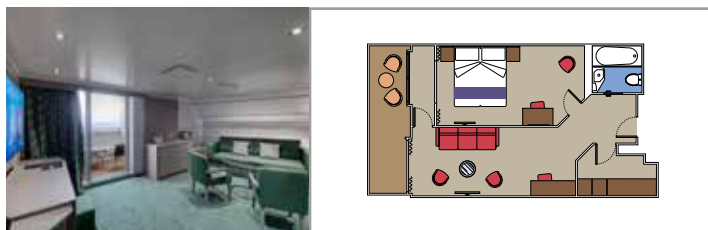

 Deck location

 Accommodating up to

SUITE AUREA

INCLUDED FACILITIES

- Some Suites have balcony with private whirlpool
- Sitting area with sofa
- Spacious wardrobe
- Comfortable double bed or single beds (on request)
- Bathroom with shower or bathtub, vanity area with hairdryer
- Interactive TV, telephone, safe, minibar and air conditioning
- Wi-Fi connection available (for a fee)

TWO-BEDROOM GRAND SUITE AUREA

SD

 ≈49
  ≈17
  11-14
  6

- > Sitting area with sofa or separate living area
- > Two bathrooms, one with bathtub and one with shower, vanity areas with hairdryers
- > 2 bedrooms, one with double bed and one with two single beds
- > Walk-in wardrobe

GRAND SUITE AUREA

SX

 ≈35-49
  ≈10-21
  9-13
  5

- > Sitting area with sofa or separate living area
- > Walk-in wardrobe

PREMIUM SUITE AUREA WITH WHIRLPOOL

SLW

 ≈28
  ≈7
  9-15
  5

- > Balcony with private whirlpool bath
- > Sitting area with sofa
- > Spacious wardrobe