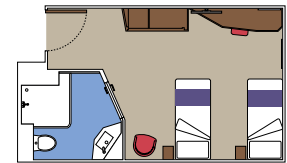

INTERIOR

Available in:

- › **Deluxe Interior (IR2)**
  cabin size ≈16-21m²; deck 11-15
- › **Deluxe Interior (IR1)**
  cabin size ≈16-21m²; deck 5-10

Some cabins for guests with disabilities or reduced mobility have twin beds that can't be converted into double beds. The images are representative only; the size, layout and furniture may vary (within the same cabin category).

FACILITIES FOR GUESTS WITH DISABILITIES OR REDUCED MOBILITY

Cabin door width	90 cm
Bathroom door width	88 cm
Size of cabin (floor space)	16 to ≈ 33 m²
Size of bathroom	4 m², except cabins 9093 (2 m²) and 14233 (3 m²)
Is there a fold-down seat in the shower?	Yes
Height of seat from the floor	44 cm
Does the WC seat have grab rails?	Yes
Are wheelchairs available on board?	In limited numbers*
Are all decks/public areas accessible?	Yes
Are all lifeboats wheelchair-accessible?	No**
Do the lifts have deck indicators?	Visual - Audio & Braille; Braille on hand rails at stair landings, cabin doors, and directional signs
Can severely visually impaired/blind guests be catered for on the cruise?	Only with full-time carer
Pool lift	Yes

* Only for embarkation, disembarkation and emergencies.

** In the event of an emergency, dedicated personnel will help guests with disabilities or reduced mobility to board lifeboats.