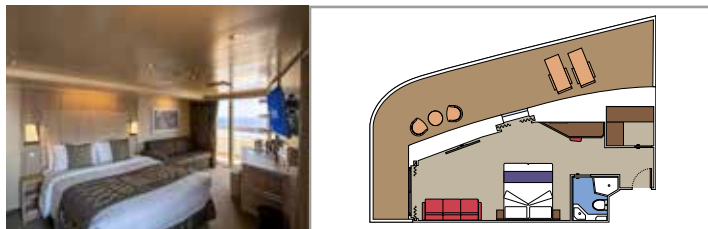

PREMIUM SUITE AUREA WITH TERRACE

SLT

≈28
≈38
9
2

- > Sitting area with sofa
- > Spacious wardrobe