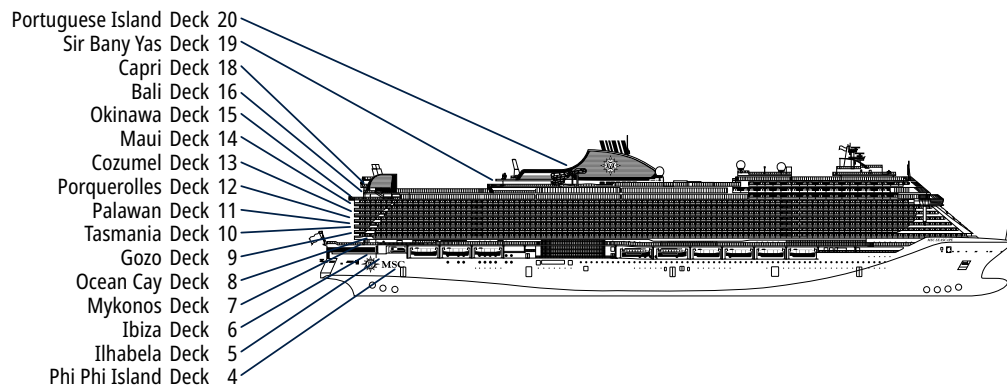

MSC SEASCAPE

TECHNICAL SHEET

TECHNICAL CHARACTERISTICS OF THE SHIP

MARINA POOL

TECHNICAL CHARACTERISTICS OF THE SHIP

GROSS TONNAGE	169.400
LENGTH / BEAM / HEIGHT	339 m / 41 m / 74 m
SURFACE AREA	450.000 m ² , included 36.800 m ² public areas
PUBLIC AREA RATIO	7,6 m ² per Guest
DECKS	20, included 15 for Guests
LIFTS	33, included 19 for Guests (incl. 2 panoramics)
VOLTAGE (IN CABIN)	110/220 volts
MAXIMUM SPEED	21,8 knots
STABILISERS	Stabilised with 2 fins
NUMBER OF GUESTS	5.877
NUMBER OF CABINS	2.270, included 74 for Guests with disabilities or reduced mobility
CREW MEMBERS	Approx. 1.648
POOLS	5, included 1 with sliding roof and 1 for the MSC Yacht Club
WHIRLPOOLS	2 whirlpool baths with up to 20 seats, 2 for the MSC Yacht Club, 28 Suites and 2 Royal Suites with private whirlpool bath
ENVIRONMENTAL TECHNOLOGY	AWT-Advanced Water Treatment, Energy Saving & Monitoring System, scrubber and exhaust gas treatment, LED Light technology