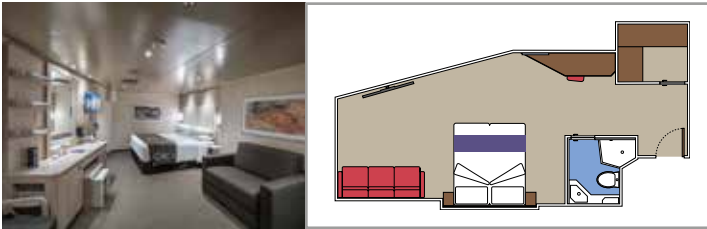

 Deck location

 Accommodating up to

SUITE AUREA

INCLUDED FACILITIES

- Some Suites have balcony with private whirlpool
- Sitting area with sofa
- Spacious wardrobe
- Comfortable double bed or single beds (on request)
- Bathroom with shower or bathtub, vanity area with hairdryer
- Interactive TV, telephone, safe, minibar and air conditioning
- Wi-Fi connection available (for a fee)

 Deck location

 Accommodating up to

OCEAN VIEW

INCLUDED FACILITIES

Window with sea view

Comfortable double bed or single beds (on request)

Bathroom with shower, vanity area with hairdryer

Interactive TV, telephone, safe, minibar and air conditioning

 Balcony size (m²)

 Deck location

 Accommodating up to

INTERIOR

INCLUDED FACILITIES

Comfortable double bed or single beds (on request)*

Bathroom with shower, vanity area with hairdryer

Interactive TV, telephone, safe, minibar and air conditioning

Wi-Fi connection available (for a fee)

* Some cabins for guests with disabilities or reduced mobility have twin beds that can't be converted into double beds.

PREMIUM INTERIOR

IL1

 ≈28
  10
  5

DELUXE INTERIOR