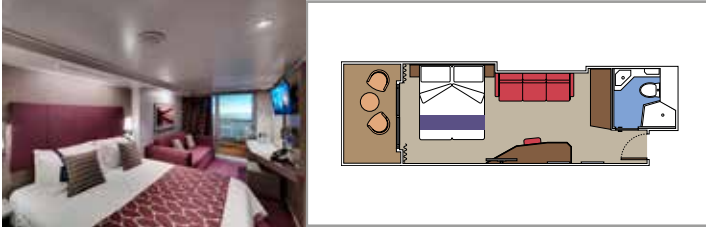

BALCONY

INCLUDED FACILITIES

Balcony*

Sitting area with sofa

Comfortable double bed or single beds (on request)

Bathroom with shower or bathtub, vanity area with hairdryer

Interactive TV, telephone, safe, minibar and air conditioning

Wi-Fi connection available (for a fee)

*Some cabins have a metal balcony front, instead of glass.

DELUXE BALCONY AUREA

BA

≈17
≈5-9
9-15
4

› Best ship position