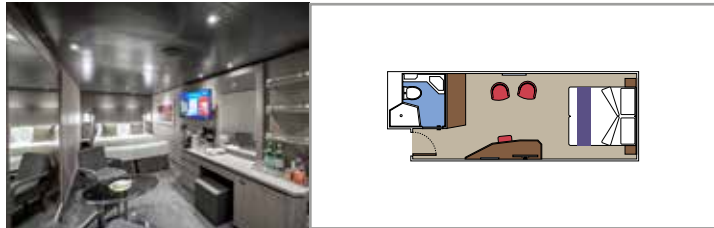

MSC YACHT CLUB INTERIOR SUITE YIN

 ≈21
  16-19
  2

- › Spacious wardrobe

The images are representative only. Size, layout and furniture may vary (within the same cabin category).

 Cabin size (m²)

 Balcony size (m²)

 Deck location

 Accommodating up to

SUITE AUREA

INCLUDED FACILITIES

- Some Suites have balcony with private whirlpool
- Sitting area with sofa
- Spacious wardrobe
- Comfortable double bed or single beds (on request)
- Bathroom with shower or bathtub, vanity area with hairdryer
- Interactive TV, telephone, safe, minibar and air conditioning
- Wi-Fi connection available (for a fee)