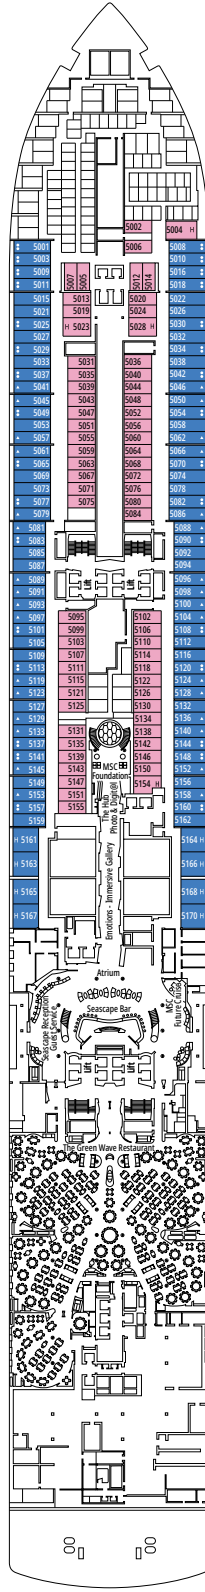

DECK 5
ILHABELA